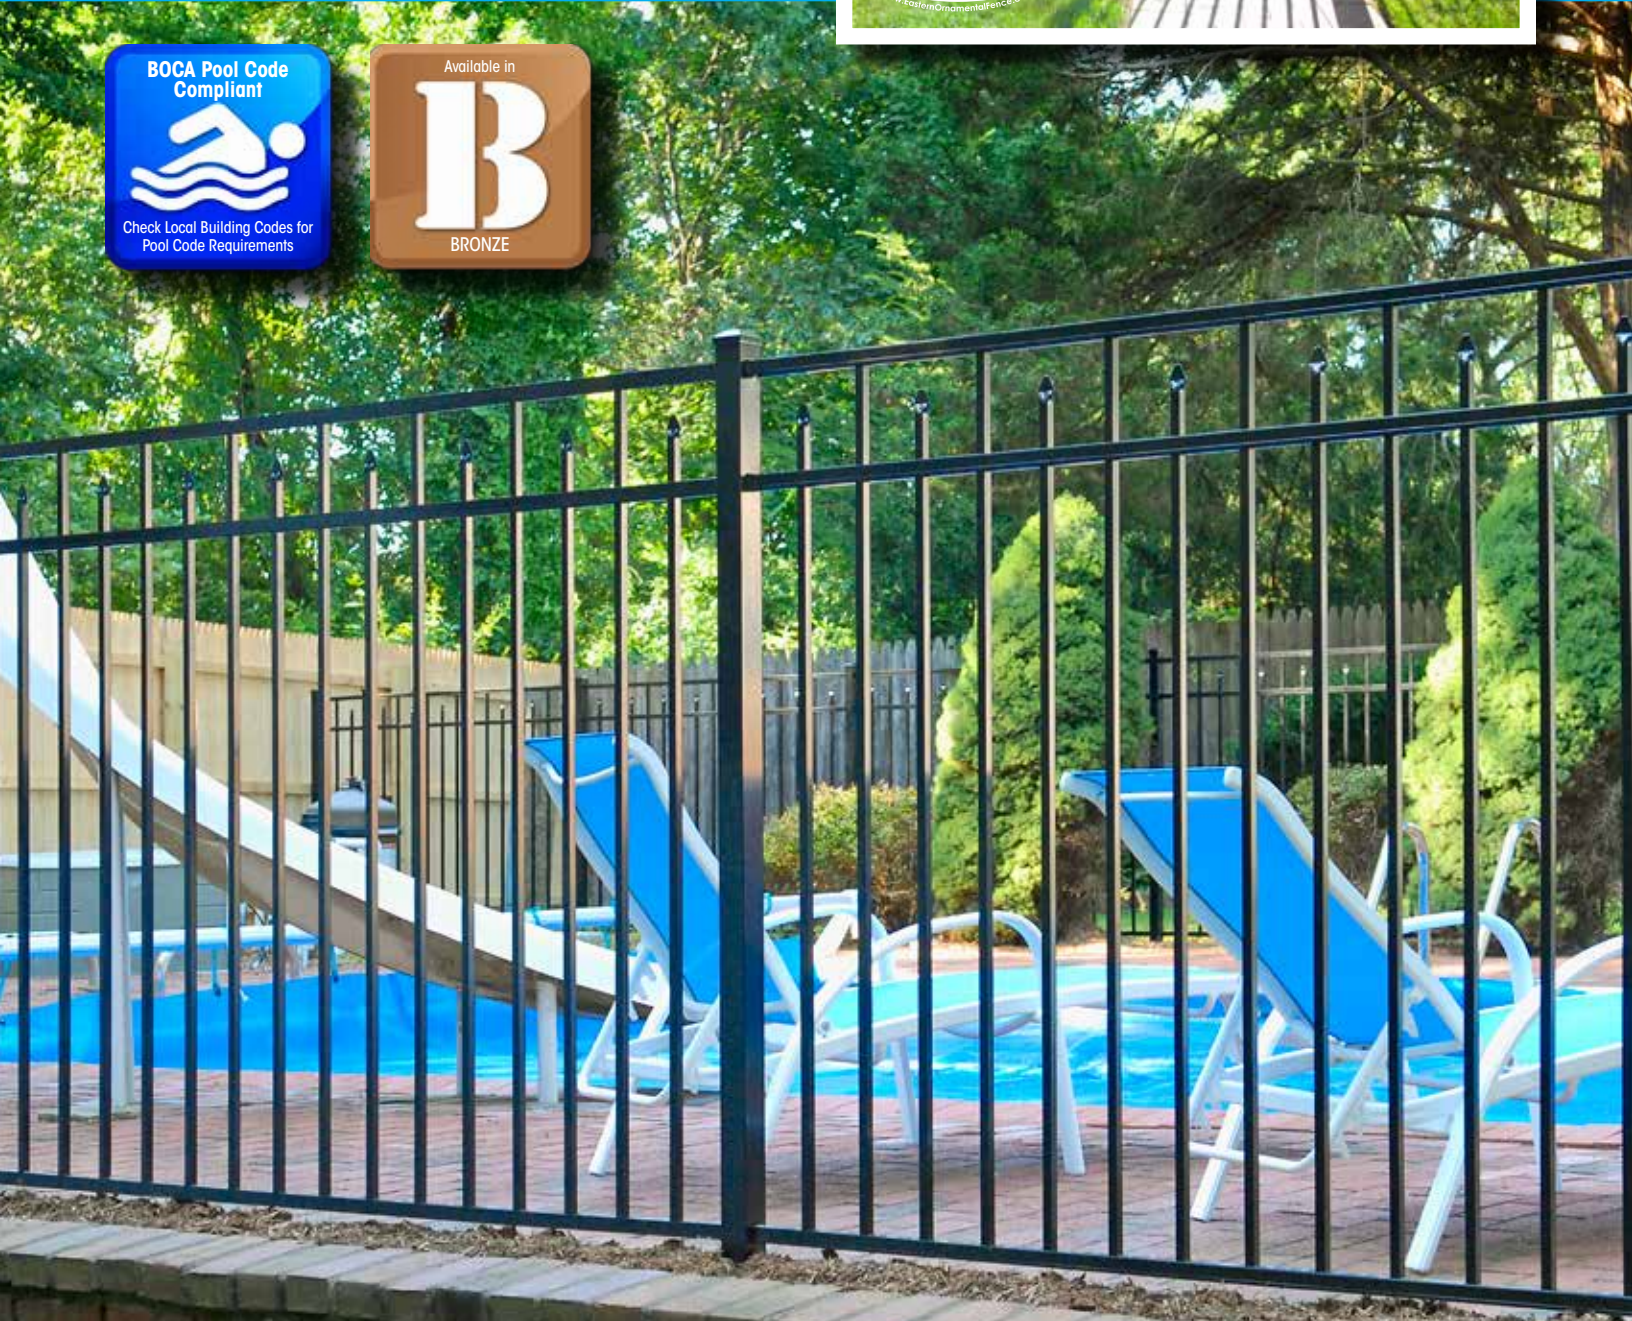

EO54202-BK

E054202-BK/BZ is a 54" high three rail fence that meets the national BOCA pool requirement and offers a smooth top rail that covers each of the pickets. Decorative arched accent gates are also available. **NOW featuring EOA54202-BK 8' wide sections with 1" x 5/8" pickets.**

EO54200-BK

EO54200-BK/BZ is a 54" high three rail fence that meets the national BOCA pool code requirements. It has smooth top rail covers and an alternating arrangement of square and pressed point pickets. Decorative arched accent gates are also available. **NOW featuring EOA54200-BK wide sections with 1" x 5/8" pickets.**