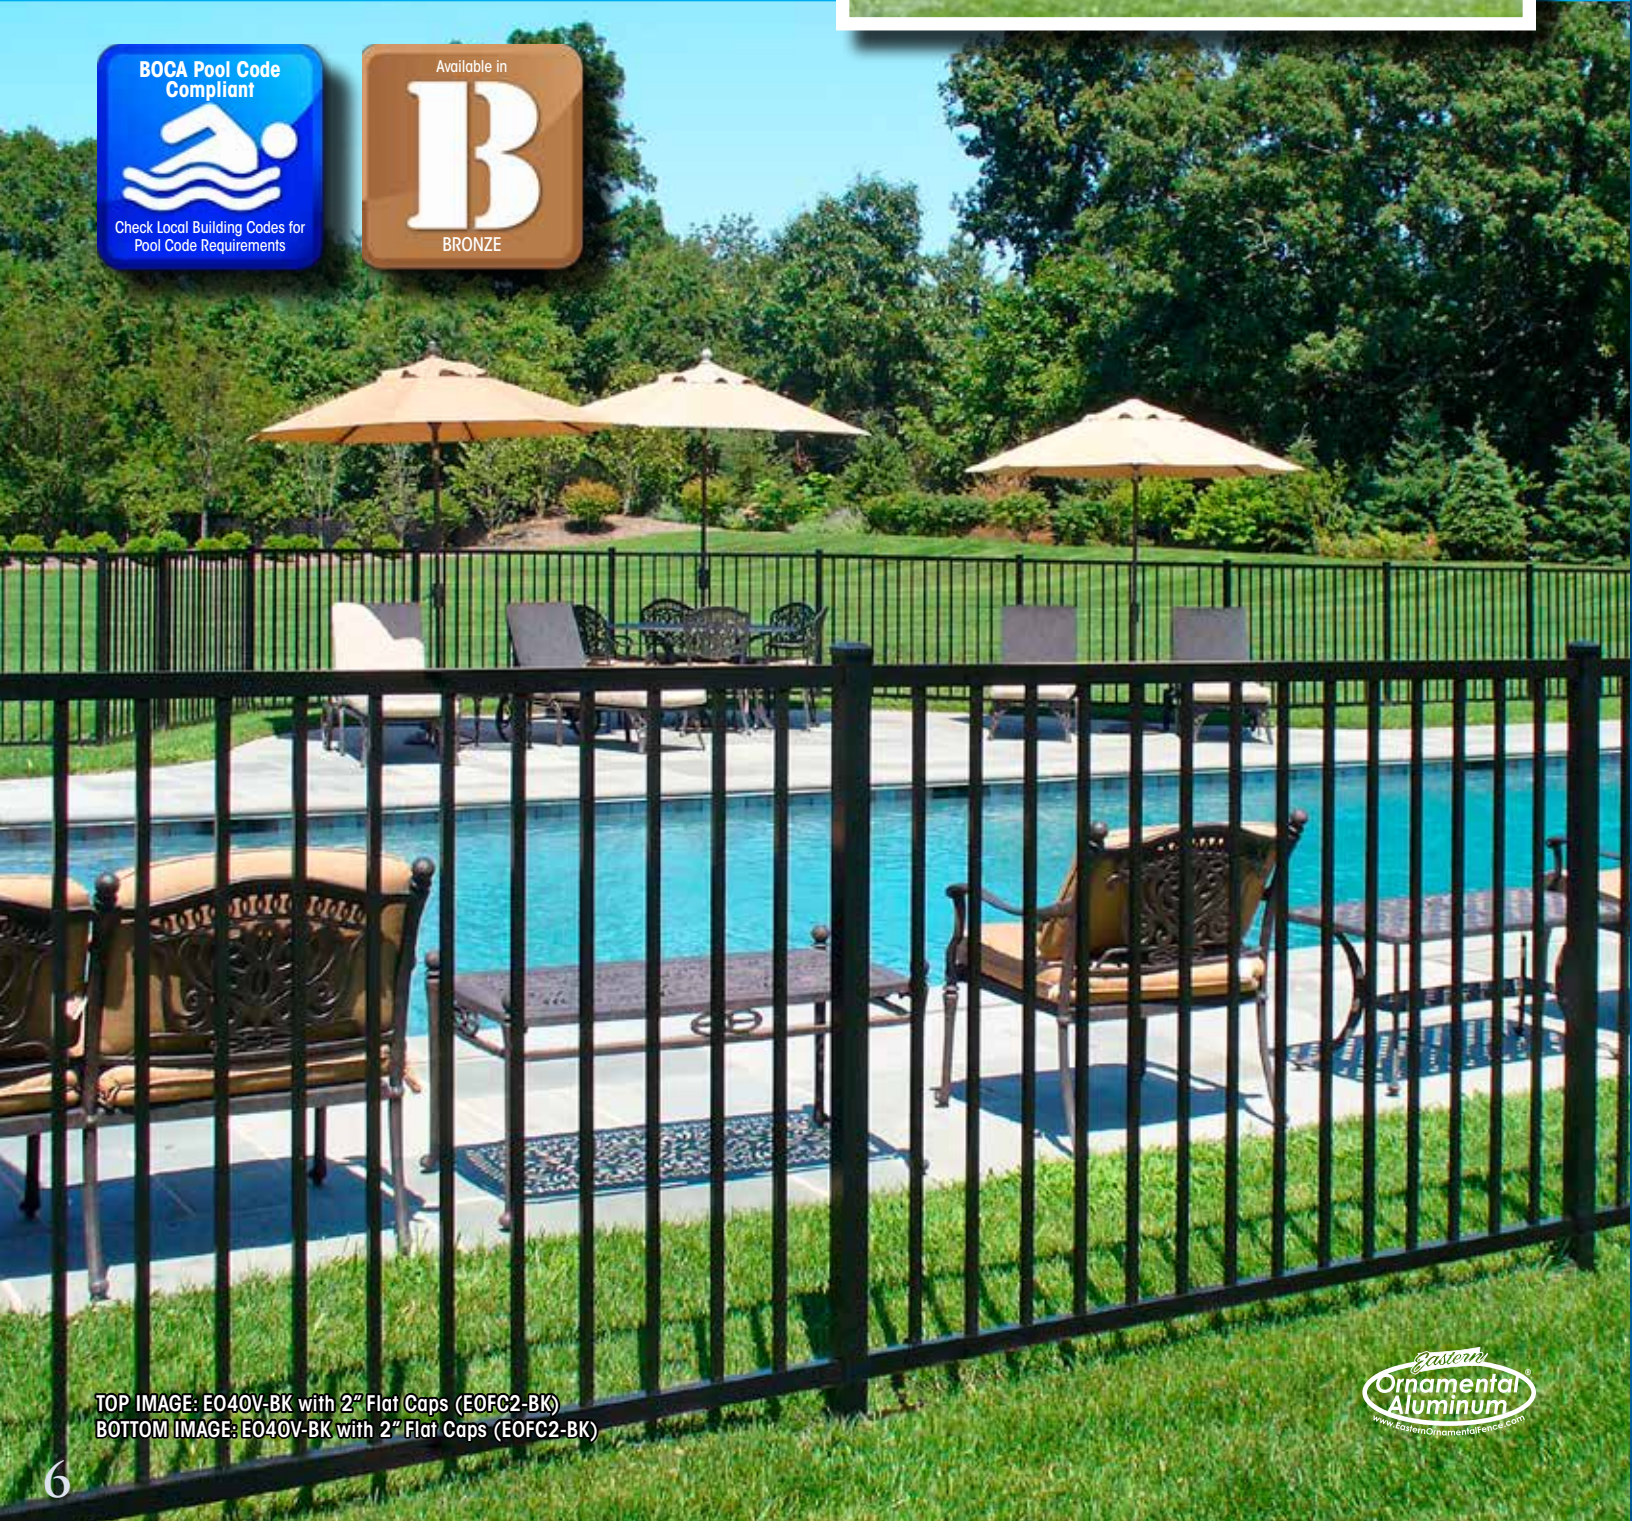

EO40V-BK

EO40V-BK/BZ is a 48" high two rail fence that meets the national BOCA pool code requirements and includes bigger pickets and rails for greater strength. Decorative arched accent gates are also available. **NOW featuring EOA40V-BK - 8' wide sections with 1" x 5/8" pickets.**

TOP IMAGE: EO40V-BK with 2" Flat Caps (EOFC2-BK)
BOTTOM IMAGE: EO40V-BK with 2" Flat Caps (EOFC2-BK)