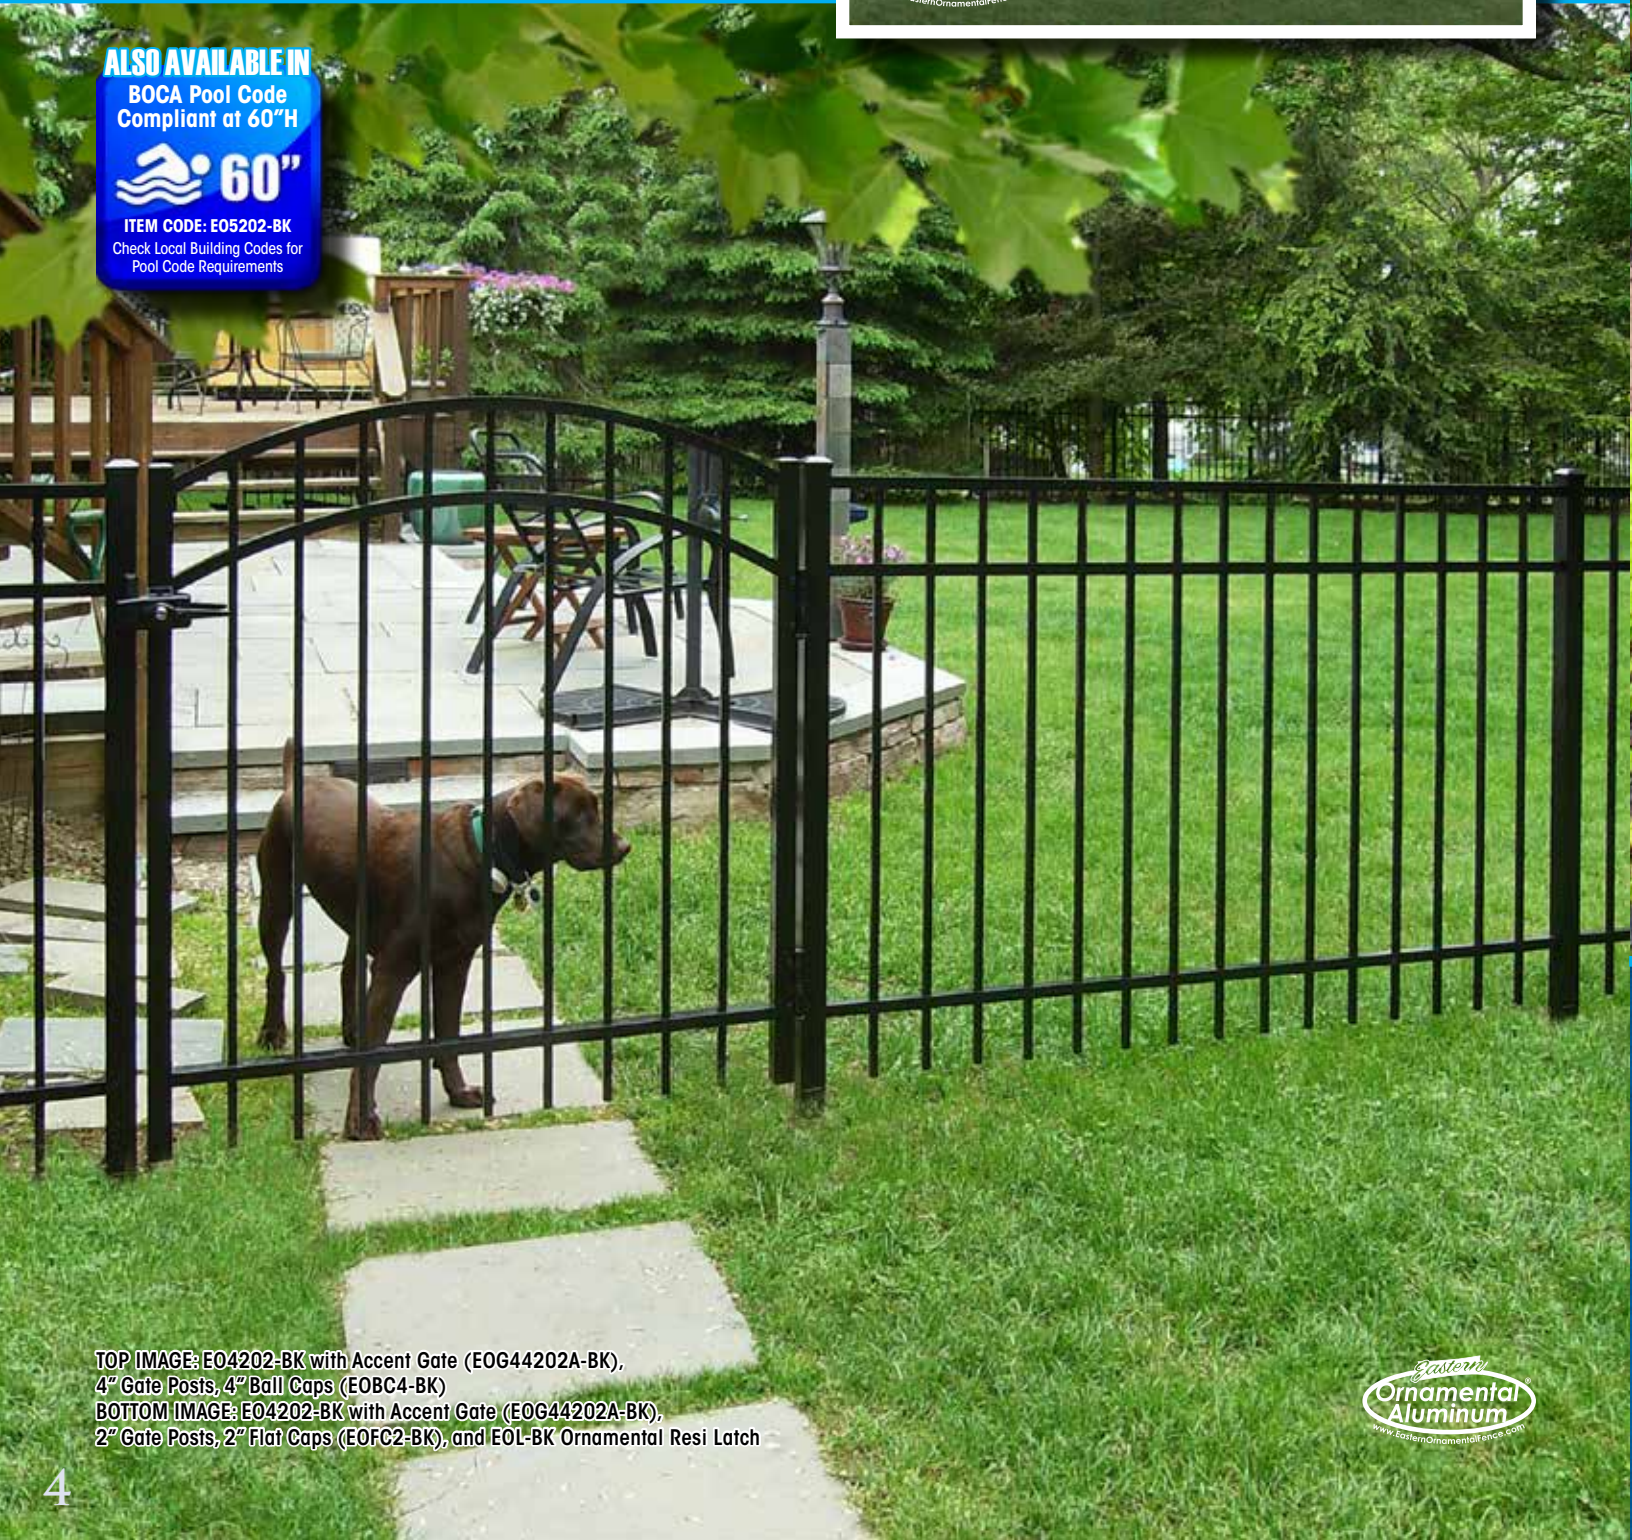

ALSO AVAILABLE IN

BOCA Pool Code
Compliant at 60" H

ITEM CODE: EO5202-BK
Check Local Building Codes for
Pool Code Requirements

TOP IMAGE: EO4202-BK with Accent Gate (EOG44202A-BK),
4" Gate Posts, 4" Ball Caps (EOBC4-BK)
BOTTOM IMAGE: EO4202-BK with Accent Gate (EOG44202A-BK),
2" Gate Posts, 2" Flat Caps (EOFC2-BK), and EOL-BK Ornamental Resi Latch