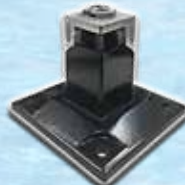

EOBC2-BK/BZ & EOBC250-BK
2" & 2-1/2" Ball Cap

EOBC4-BK/BZ
4" Ball Cap

V22P
2" or 2-1/2"
Solar Light Cap

EOFC2-BK/BZ & EOFC250-BK/BZ
2" & 2-1/2" Flat Cap

EOFC4-BK/BZ
4" Flat Cap

EOFC6-BK/BZ
6" Flat Cap

EOSS1-BK/BZ
SS-1 Scroll

EOORINGS-BK/BZ
Ornamental Rings

EODMC2-BK/BZ
Deck Mount Casting 2"

EODR-BK
Ornamental Drop Rod

LATCHES

EOL-BK
Ornamental
Resi Latch

EORWM-BK/BZ
Resi
Wall Mount

EOARWM-BK/BZ
Adjustable Resi
Wall Mount

EOOWM-BK/BZ
Ovation
Wall Mount
Also for use with
Admiral Series