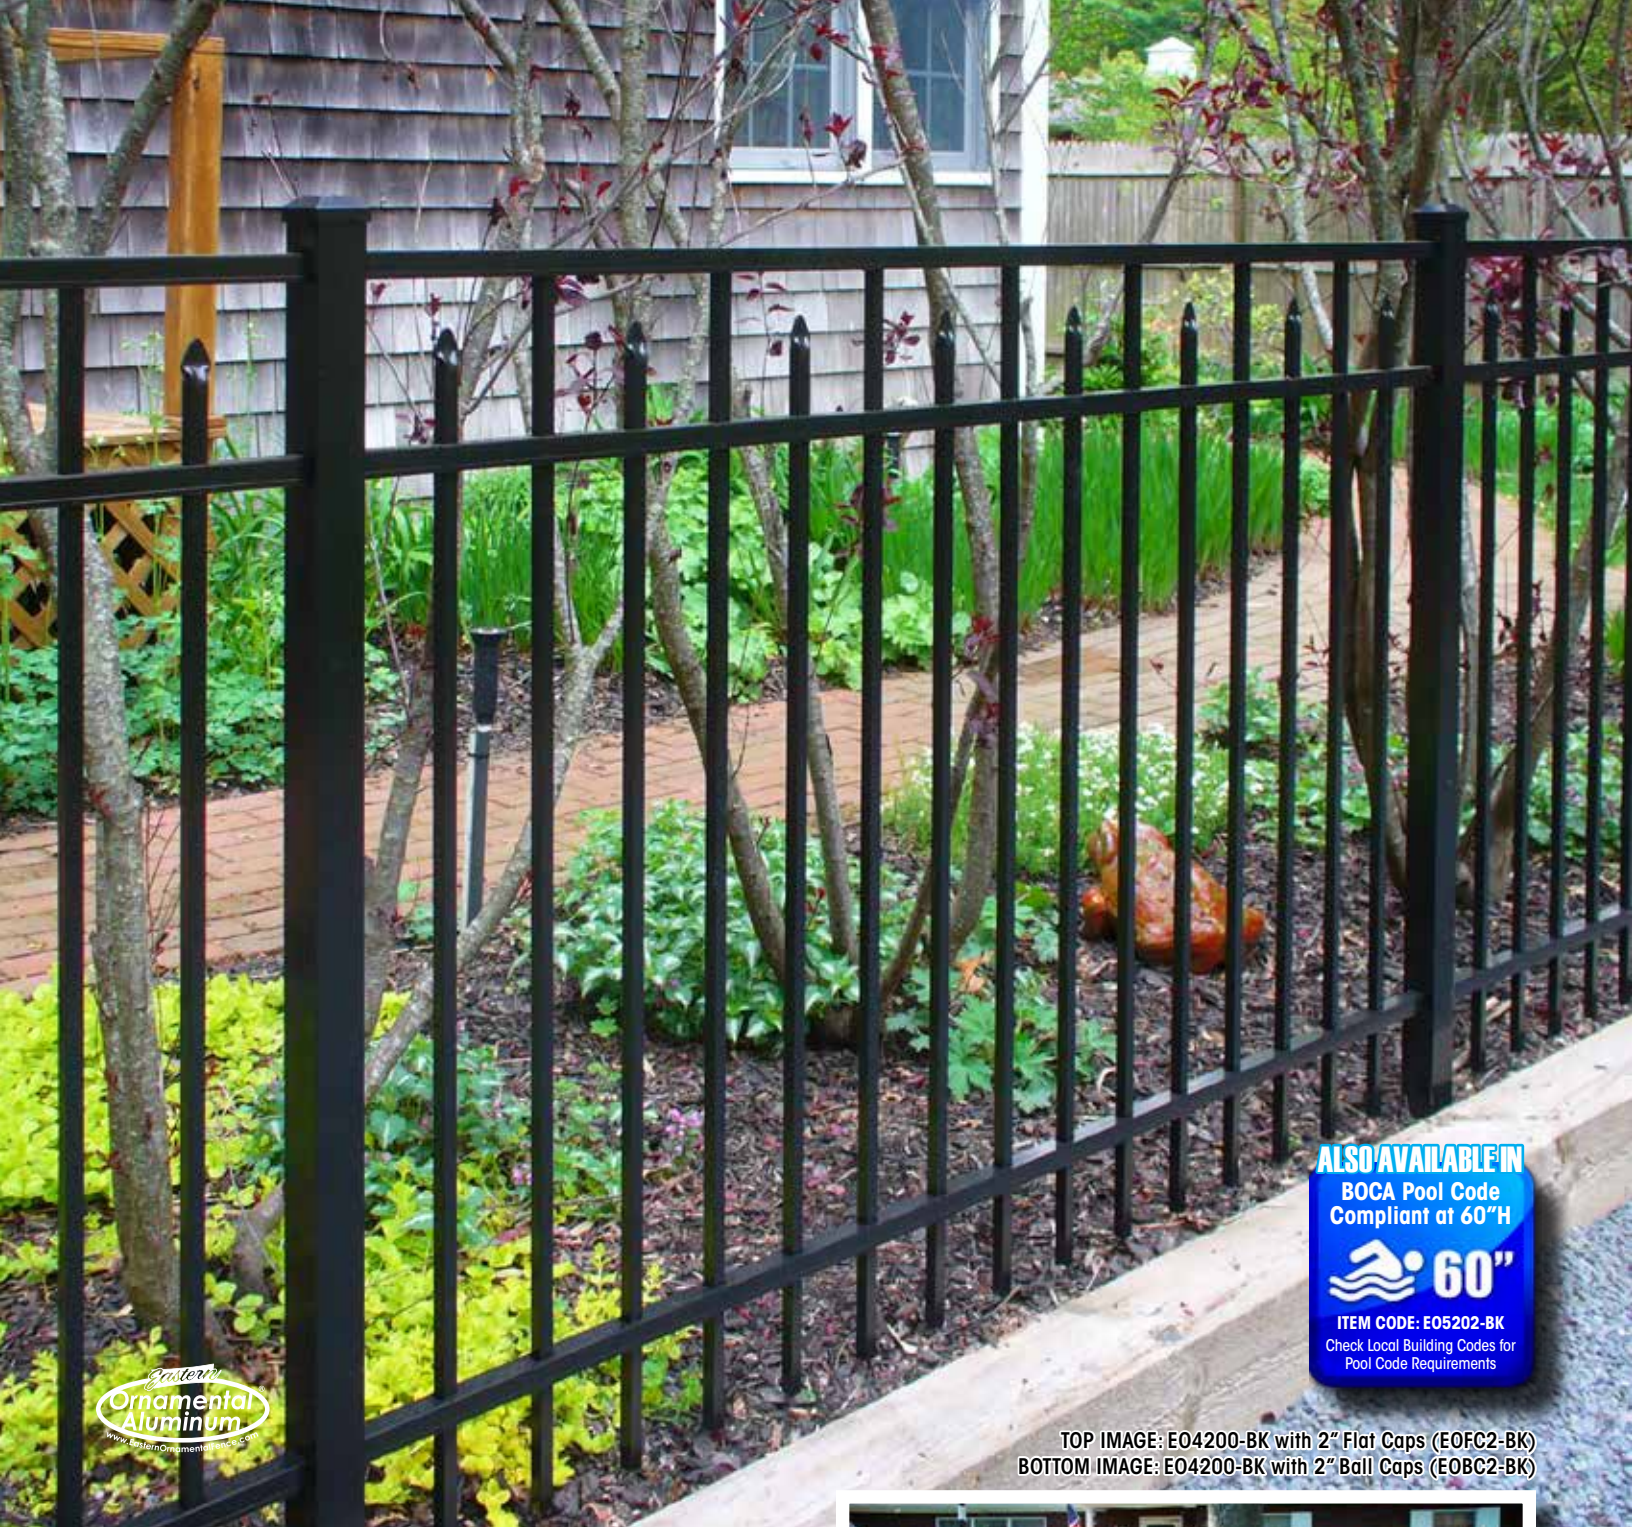

ALSO AVAILABLE IN

BOCA Pool Code
Compliant at 60" H

ITEM CODE: EO5202-BK
Check Local Building Codes for
Pool Code Requirements

TOP IMAGE: EO4202-BK with Accent Gate (EOG44202A-BK),
4" Gate Posts, 4" Ball Caps (EOBC4-BK)
BOTTOM IMAGE: EO4202-BK with Accent Gate (EOG44202A-BK),
2" Gate Posts, 2" Flat Caps (EOFC2-BK), and EOL-BK Ornamental Resi Latch