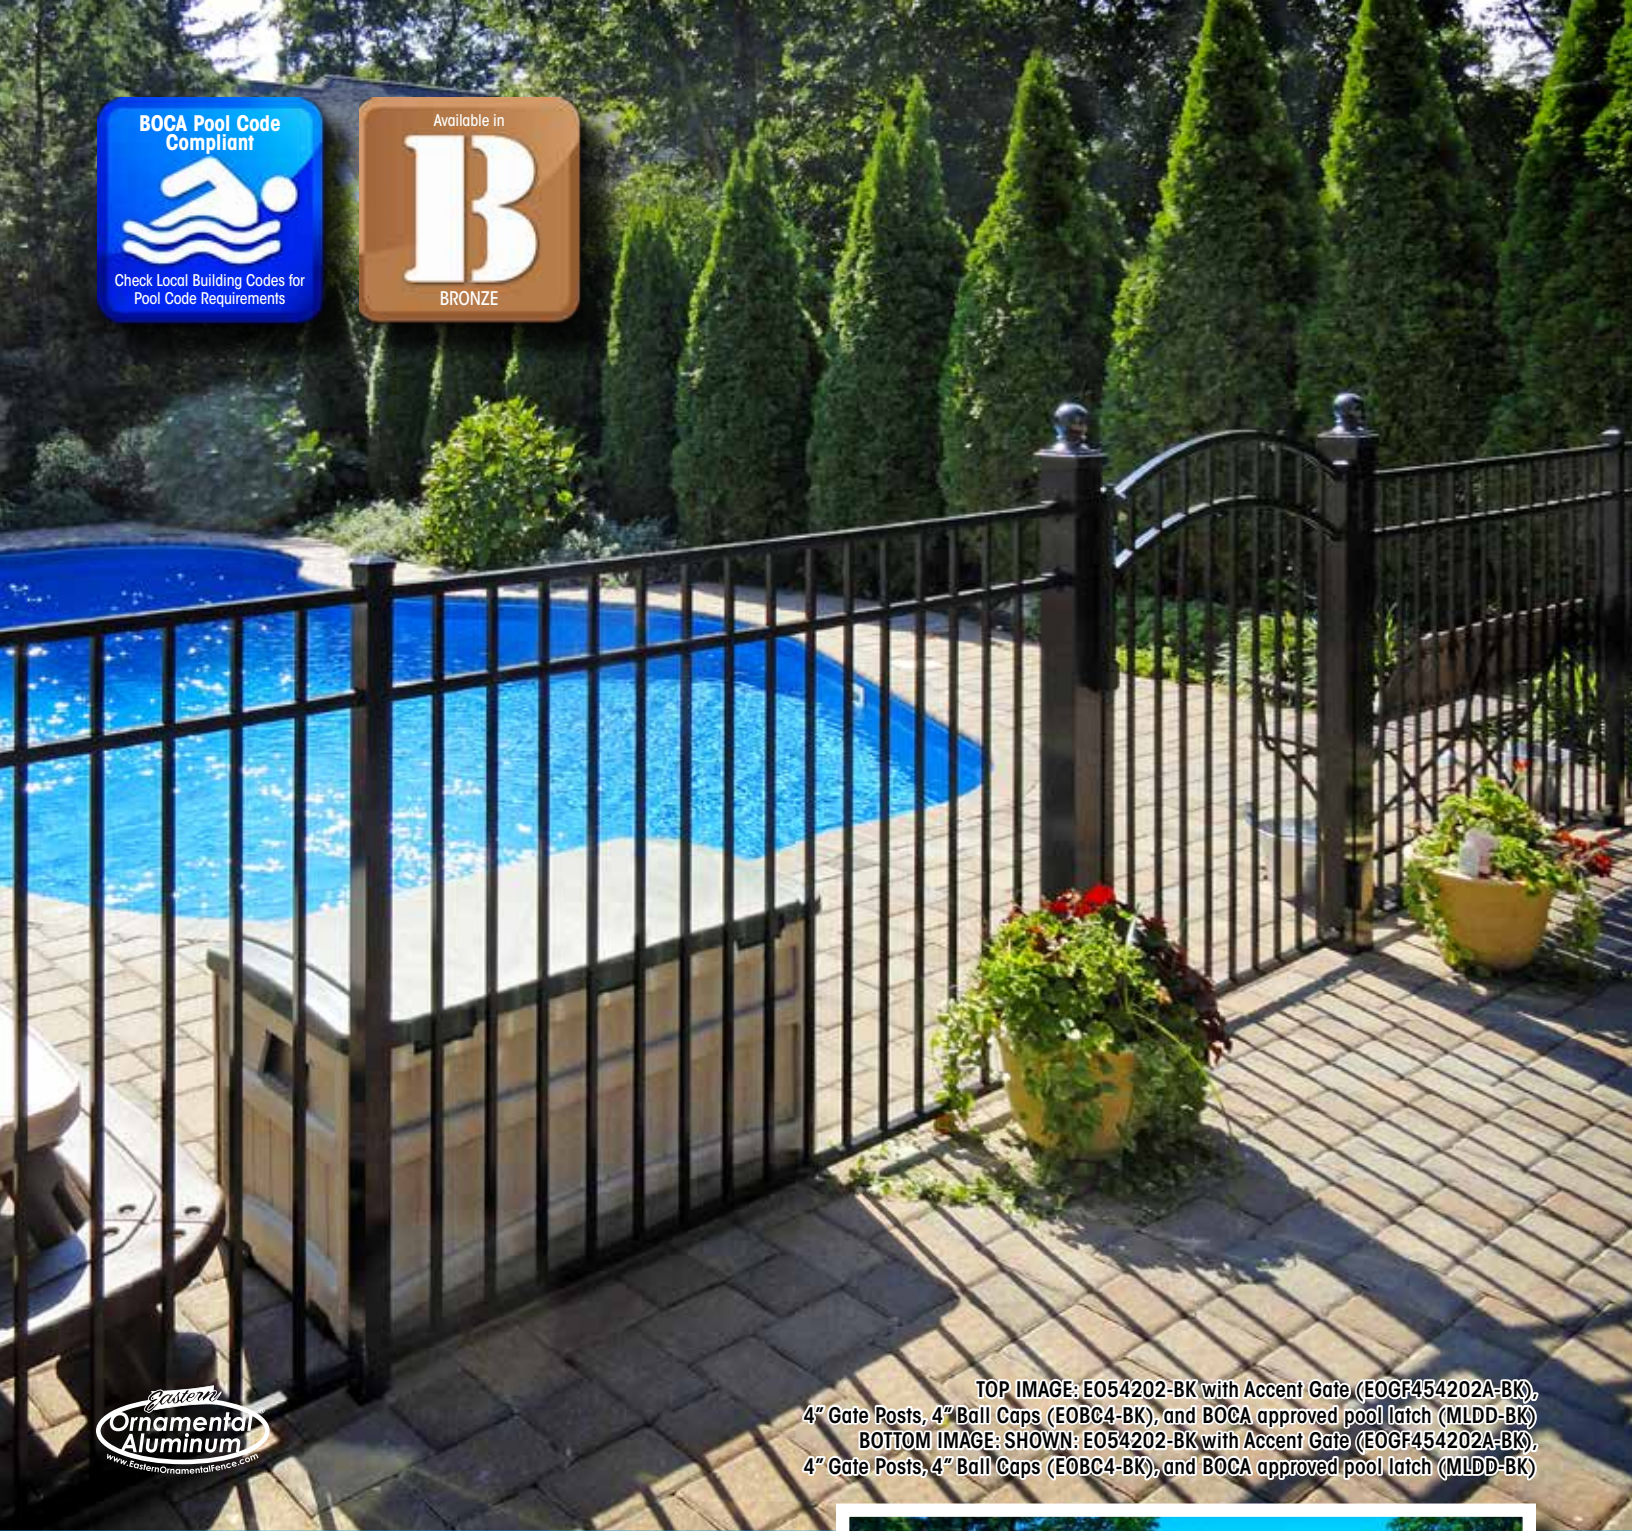

EO54202-BK

E054202-BK/BZ is a 54" high three rail fence that meets the national BOCA pool requirement and offers a smooth top rail that covers each of the pickets. Decorative arched accent gates are also available. **NOW featuring EOA54202-BK 8' wide sections with 1" x 5/8" pickets.**