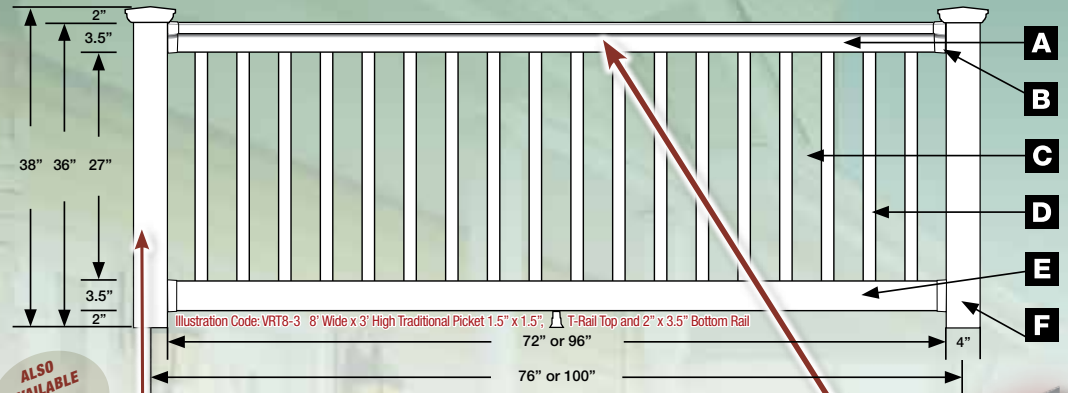

MIX 'N' MATCH™

COLORS AVAILABLE

Post Caps Available

Illusions® VINYL RAILING SYSTEM™

- **A Top Rail**
  VRT6/8-3 T-Rail Top
  VR6/8-3 2" X 3.5" Top
- **B Railing Bracket Kits**
  VR235TRK T-Rail Hand Rail
  VR235K 2" x 3.5" Hand Rail
  VRSTRK T-Rail Stair Rail*
  VRS235K 2" x 3.5" Stair Rail*
- **C Picket Spacing**
  20 Spaces of 3.375" (8' Wide)
  15 Spaces of 3.4" (6' Wide)
- **D Pickets**
  19 Pickets (8' Wide)
  14 Pickets (6' Wide)
  of 1.5" x 1.5" or
  Colonial Spindle Style
- **E Bottom Rail**
  Both Styles
  2" X 3.5"
- **F Posts**
  4" x 4" x 38" (For 36" Height)
  4" x 4" x 44" (For 42" Height)
- **G Aluminum Reinforcement**
  "H" Channel (AHC6/8)

*(For 30-43 Degree Stairs)

Comfort and Security

ALSO AVAILABLE IN 10" WIDTH

"Commercial Strength With Residential Beauty"

Illusions® Vinyl Railing System™ meets the highest building code standards in the nation. Approved for both commercial and residential applications, it is sure to provide a safe and attractive solution to all of your railing needs.

1. **CERTIFIED for the following building codes:**
2. ICC-ES AC174
   - 2006 International Building Code (IBC)
   - 2006 International Residential Code (IRC)
   - 1999 BOCA National Building Code