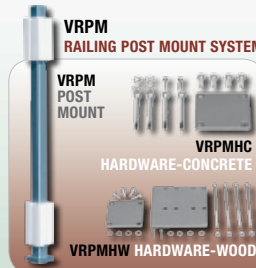

VRPM
RAILING POST MOUNT SYSTEM

VRPM
POST MOUNT

VRPMHC
HARDWARE-CONCRETE

VRPMHW HARDWARE-WOOD

www.IllusionsVinylRailing.com

Illusions Vinyl Railing ©2012 VRS 0412