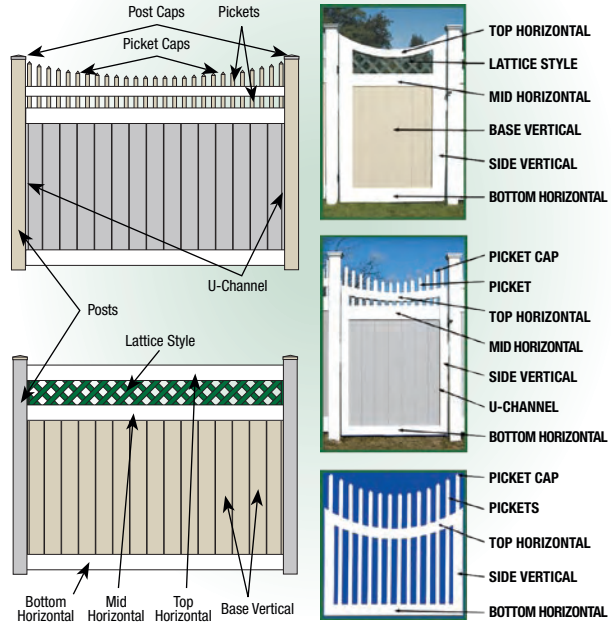

Mix 'n' Match Choices Any Piece, Any Color*