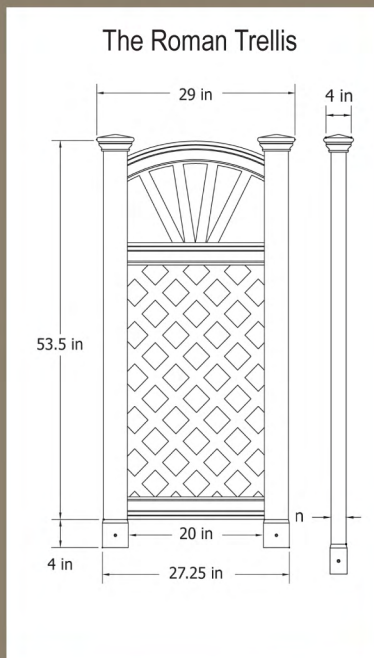

Roman, Luxembourg, Milan and Madrid

Posts - 2 x 3.5 (Madrid - 1.5 x 1.5)   In-Ground Allowance - 20" Ground anchoring stakes
Partially Pre-Assembled   Assembly Difficulty - Low   Color - White
No. of shipping boxes - 1   Shipping - UPS Kit form

A. Roman (VA68177) $129.99

C. Milan (VA68188) $114.99

B. Luxembourg (VA68199) $129.99

D. Madrid (VA68166) $99.99