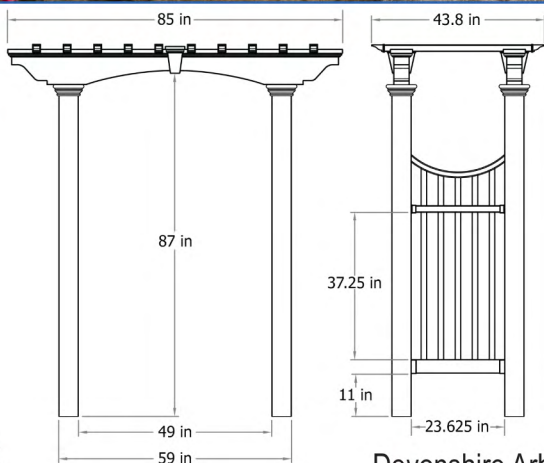

The Devonshire Arbor

Posts - 5 x 5

In-Ground Allowance - None

Assembly Difficulty - High

Color - White

No. of shipping boxes - 4

Shipping - UPS Kit form

Devonshire with Trim -as shown (VA84255) $1079.99

Devonshire (VA84254) $999.99

Devonshire Arbor

"Very happy with the way it looks and the ease of assembly! May purchase another in the near future"

Kim Adenman, FL