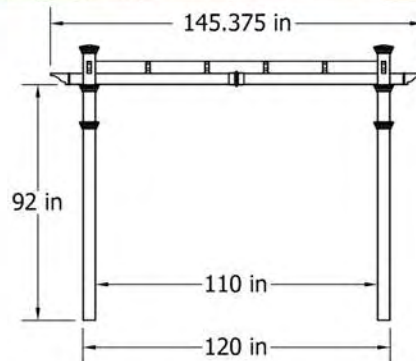

The Malibu Pergola

Our New 10 x 10 Pergola with a canvas shade

Posts - 5 x 5   In-Ground Allowance - None (See bolt down bracket system)
Assembly Difficulty - High   Color - White   No. of shipping boxes - 4
Shipping - UPS Kit form

Malibu (VA42057) $1799