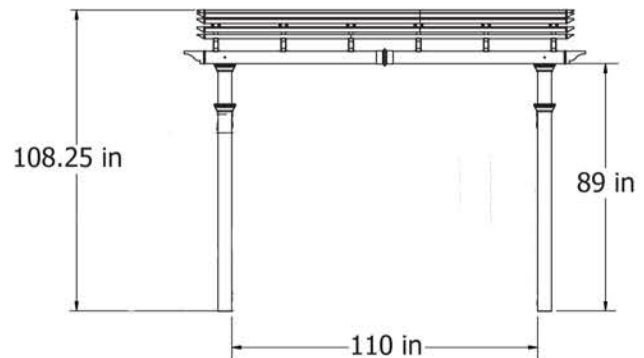

10 x 10 Arch Top Pergolas

Posts - 5 x 5

In-Ground Allowance - None (See bolt down bracket system)

Assembly Difficulty - High

Color - White

Shipping - UPS Kit form

Bellagio (VA42011) $1999

Rio (VA42038) $2099

Riviera (VA42039) $2199

The 10 x 10 Arch Top Pergola