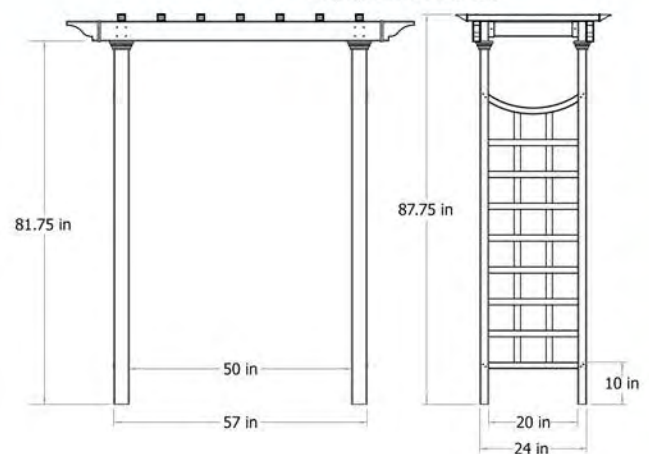

Westhaven Arbor