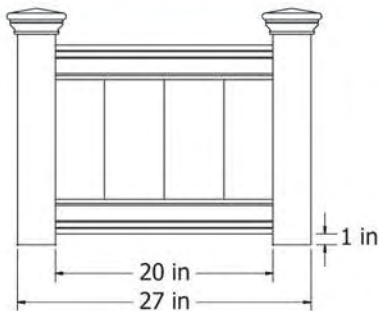

The Barcelona and Cardiff Planters

Assembly Difficulty - Low
No. of shipping boxes - 1

Color - White
Shipping - UPS Kit form

A. Barcelona (VA68210) $159.99

B. Cardiff (VA68212) $69.99

Barcelona Planter Box