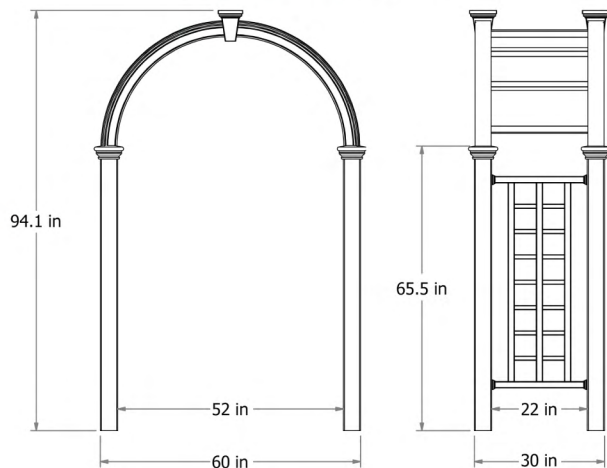

Nantucket Deluxe Arbor