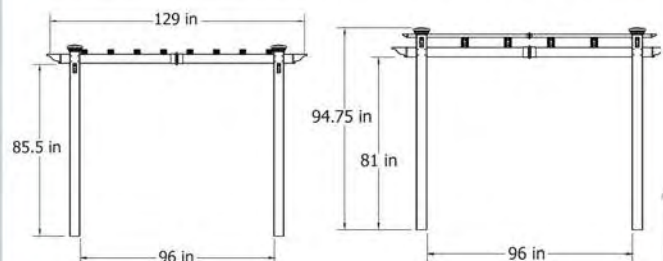

This model is the *Mandalay*

VA42035

\$1299      This Pergola ships in 5 boxes

Assembly Time: approx. 8 hours

Two people required

Short base moldings are 8.5 inches tall