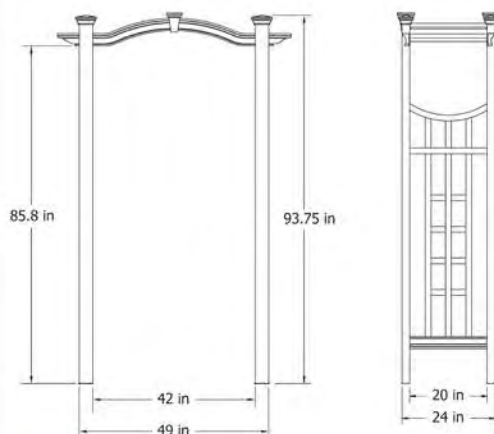

B. Florence (VA68133) \$269.99

C. Monaco (VA68122) \$299.99

The Vienna Arbor

The Florence Arbor

The Monaco Arbor

Cozy Arbor Bench  
 Fits Vienna, Florence, Monaco  
 and Livingston models  
 Bench only.

Cozy Arbor Bench (VA68155) \$99.99