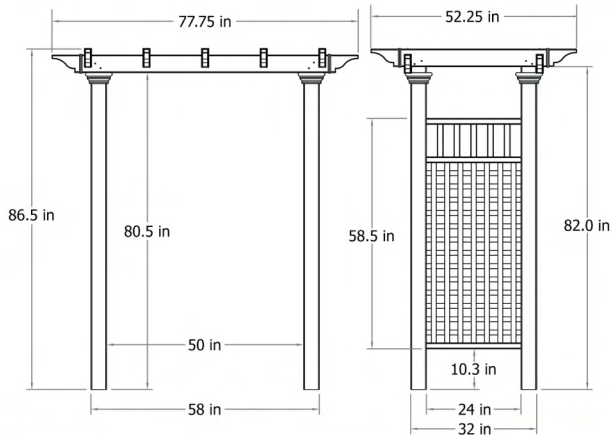

B. Fairfield Grande - as shown (VA84231) \$816.99  
Fairfield Grande with trim (VA84230) \$876.99

B

A

Shown with optional trim kit

Fairfield Arbor

Fairfield Grande Arbor