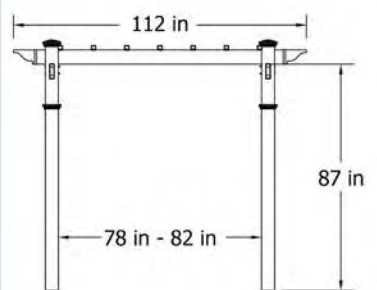

6.5 x 6.5 Pergola with plain 5x5 posts

This model is the *Portland*

VA64998 $899

This Pergola ships in 3 boxes

Assembly Time: approx. 8 hours

Two people required