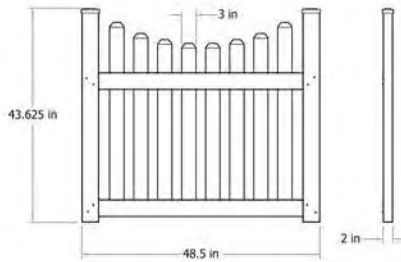

Accessories for Arbors with 4x4 or 5x5 Posts

Cottage Picket Gate

Fits arbors with a 50" opening
Includes latch and hinges.

VA84258 $299