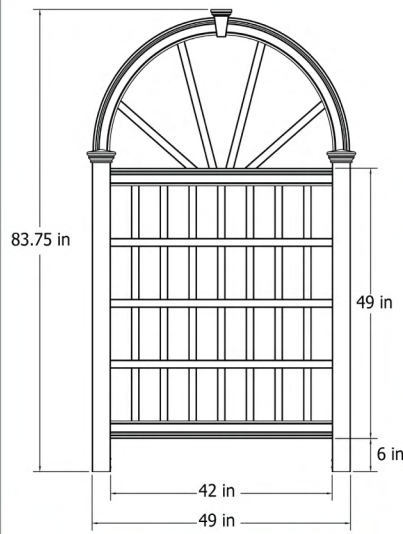

Vienna, London, Grande and Athens Trellises

Posts - 1.5 x 1.5 (Vienna & Grande - 2 x 3.5)

In-Ground Allowance - 20" Ground anchoring stakes

Assembly Difficulty - Low

Color - White

No. of shipping boxes - 1

Shipping - UPS Kit form

A. Vienna Trellis (VA68203) $159.99

C. Grande Trellis (VA68200) $179.99

B. London Trellis (VA68201) $99.99

D. Athens Trellis (VA68202) $89.99