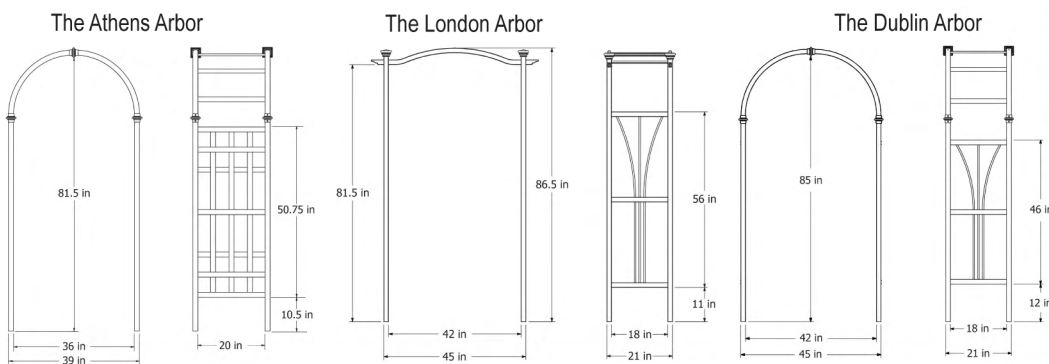

The London, Dublin and Athens Arbors

Posts - 1.5 x 1.5

In-Ground Allowance - None

Assembly Difficulty - Low

Color - White

No. of shipping boxes - 1

Shipping - UPS Kit form

A. Athens (VA68111) $149.99

B. Dublin (VA68101) $149.99

C. London (VA68102) $149.99