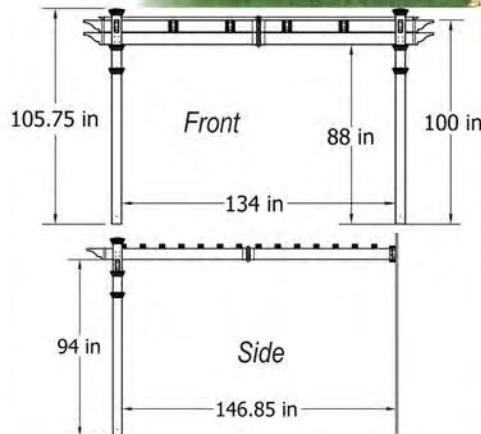

12 x 12 Pergolas

Posts - 5 x 5   In-Ground Allowance - None (See bolt down bracket system)
Assembly Difficulty - High   Color - White   Shipping - UPS Kit form
No. of shipping boxes - Regency - 6, Freemont - 5

A. Regency Freestanding Pergola (VA42055) $1699   B. Freemont Attached Pergola (VA42044) $1599