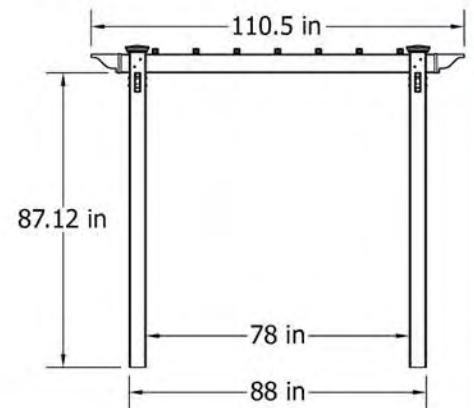

# The Lakewood Pergola

Posts - 5 x 5

Assembly Difficulty - High

Color - Wood- Grain

No. of shipping boxes - 4

Shipping - UPS Kit form

Lakewood (VA84044) \$999

Lakewood Pergola