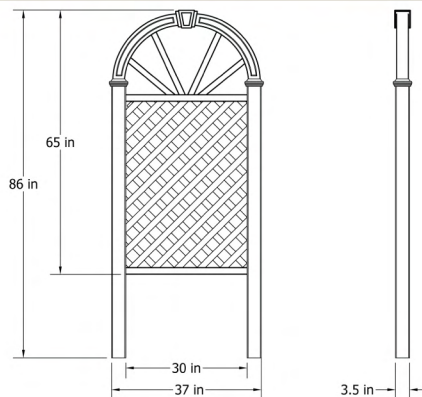

The Hanover Trellis