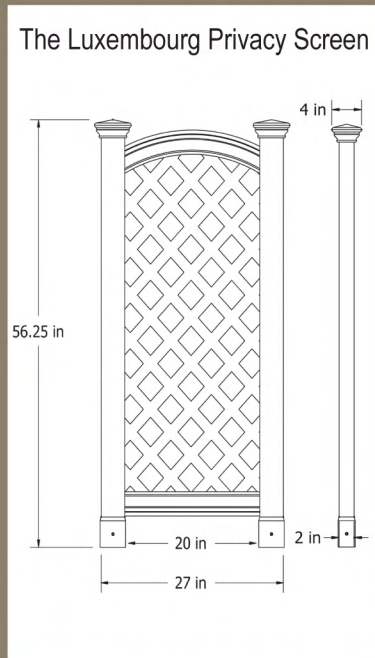

Roman, Luxembourg, Milan and Madrid

Posts - 2 x 3.5 (Madrid - 1.5 x 1.5)   In-Ground Allowance - 20" Ground anchoring stakes
Partially Pre-Assembled   Assembly Difficulty - Low   Color - White
No. of shipping boxes - 1   Shipping - UPS Kit form

A. Roman (VA68177) $129.99

C. Milan (VA68188) $114.99

B. Luxembourg (VA68199) $129.99

D. Madrid (VA68166) $99.99