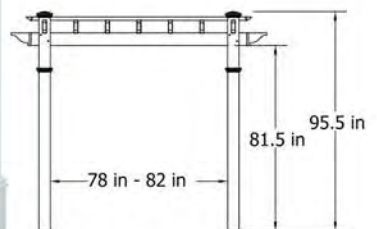

6.5 x 6.5 Pergola with plain 5x5 posts

This model is the *Portland*

VA64998 $899

This Pergola ships in 3 boxes

Assembly Time: approx. 8 hours

Two people required