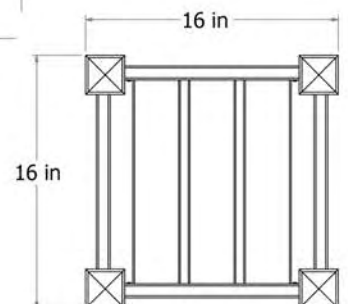

Cardiff Planter Box