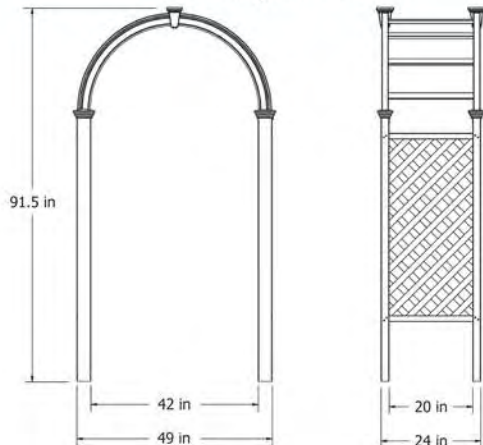

Livingston Arbor