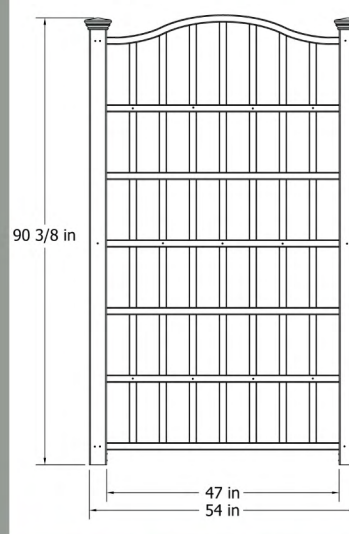

Vienna, London, Grande and Athens Trellises

Posts - 1.5 x 1.5 (Vienna & Grande - 2 x 3.5)

In-Ground Allowance - 20" Ground anchoring stakes

Assembly Difficulty - Low

Color - White

No. of shipping boxes - 1

Shipping - UPS Kit form

A. Vienna Trellis (VA68203) $159.99

C. Grande Trellis (VA68200) $179.99

B. London Trellis (VA68201) $99.99

D. Athens Trellis (VA68202) $89.99