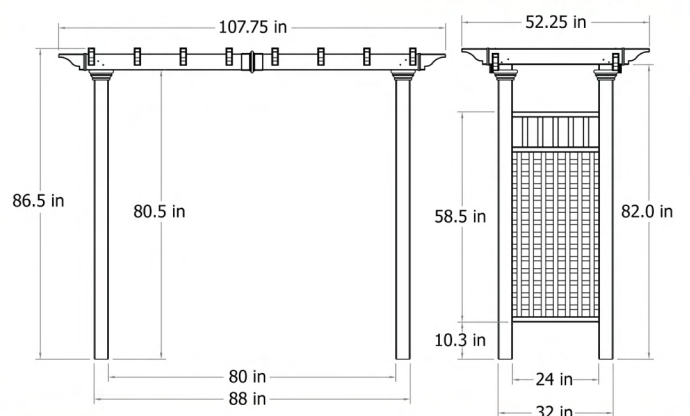

B. Fairfield Grande - as shown (VA84231) \$816.99  
Fairfield Grande with trim (VA84230) \$876.99

B

A

Shown with optional trim kit

Fairfield Arbor

Fairfield Grande Arbor