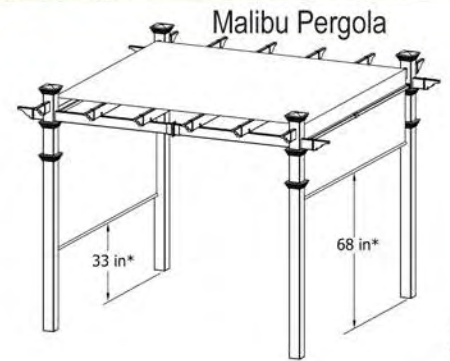

The Malibu Pergola

Our New 10 x 10 Pergola with a canvas shade

Posts - 5 x 5   In-Ground Allowance - None (See bolt down bracket system)
Assembly Difficulty - High   Color - White   No. of shipping boxes - 4
Shipping - UPS Kit form

Malibu (VA42057) $1799