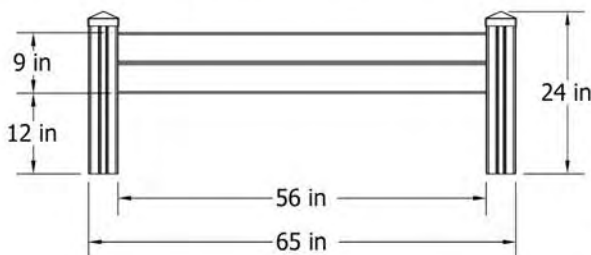

Versailles Extension Kit (VA68223) \$119.99

B. As shown - Versailles Raised Garden Bed + Versailles Extension Kit (VA68224) \$299.98

A

B

Versailles Extension Kit doubles the length of the Versailles Raised Garden Bed