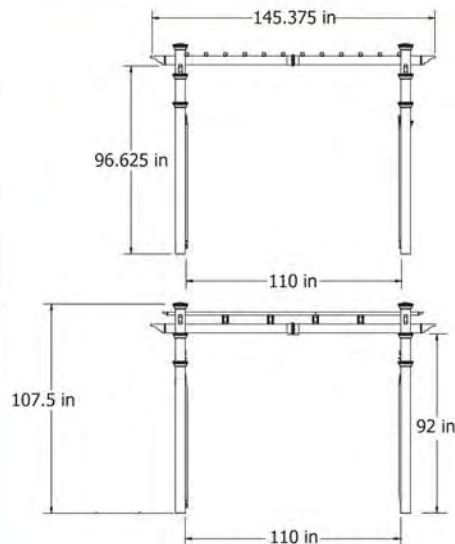

10 x 10 Flat Top Pergolas

Posts - 5 x 5   In-Ground Allowance - None (See bolt down bracket system on pg. 27)

Assembly Difficulty - High   Color - White   Shipping - UPS Kit form

Venetian (VA42022) $1599

Tuscany (VA42036) $1699

Luxor (VA42037) $1799

10 x 10
Flat top
Pergola
with plain
5x5 posts

This model
is the
Venetian
VA42022

$1599

This Pergola
ships in 5
boxes

10 x 10 Flat top Pergola
with a short base molding
on 5x5 posts

This model is the
Tuscany

VA42036

$1699

This Pergola ships in
6 boxes

Short base moldings
are 8.5 inches tall

10 x 10 Flat top Pergola
with a tall base molding
on 5x5 posts

This model is the
Luxor

VA42037

$1799

This Pergola ships in
6 boxes

Tall base moldings
are 36 inches tall