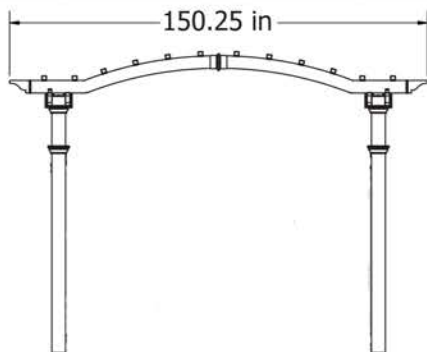

10 x 10 Arch Top Pergolas

Posts - 5 x 5

In-Ground Allowance - None (See bolt down bracket system)

Assembly Difficulty - High

Color - White

Shipping - UPS Kit form

Bellagio (VA42011) $1999

Rio (VA42038) $2099

Riviera (VA42039) $2199

The 10 x 10 Arch Top Pergola