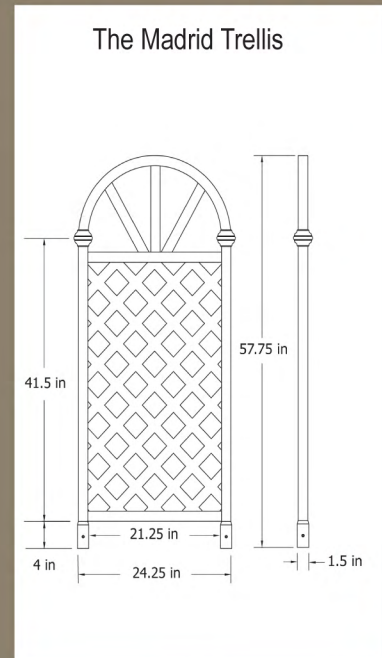

Roman, Luxembourg, Milan and Madrid

Posts - 2 x 3.5 (Madrid - 1.5 x 1.5)   In-Ground Allowance - 20" Ground anchoring stakes
Partially Pre-Assembled   Assembly Difficulty - Low   Color - White
No. of shipping boxes - 1   Shipping - UPS Kit form

A. Roman (VA68177) $129.99

C. Milan (VA68188) $114.99

B. Luxembourg (VA68199) $129.99

D. Madrid (VA68166) $99.99