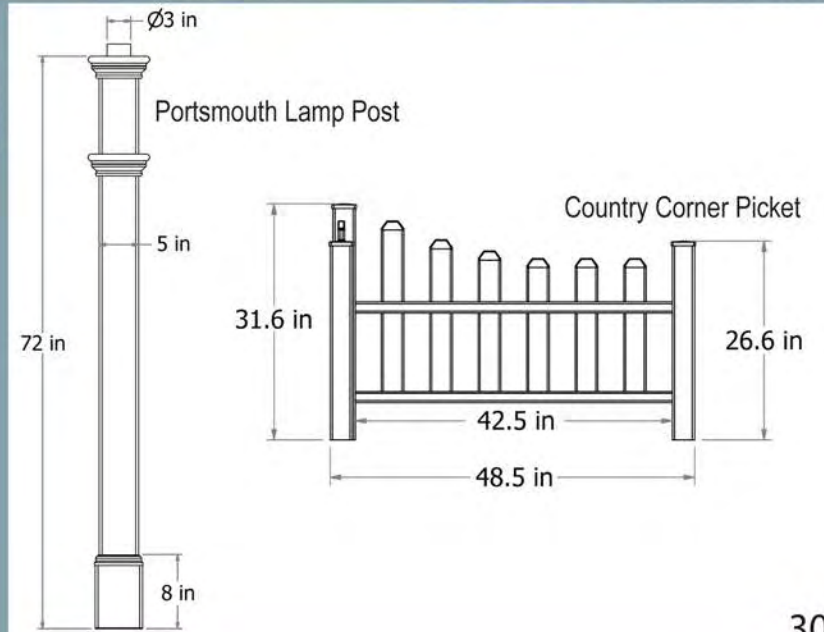

The Portsmouth Lamp Post and Country Corner Picket

Posts - 5 x 5 - Portsmouth

Color - White

3 x 3 - Country Corner Picket

Assembly Difficulty - Low

In-Ground Allowance - Portsmouth - None, Country Corner Picket - 12"

No. of shipping boxes - 1

Shipping - UPS Kit form

A. Portsmouth (VA94430) $99.99

B. Country Corner Picket (VA20234) $99.99

"Love it! Cleans easily & Looks Great!"
- Karen Sheedy, MA