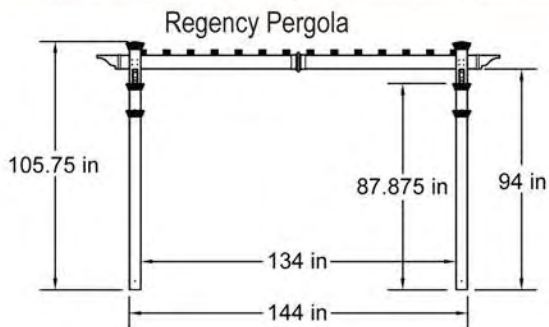

12 x 12 Pergolas

Posts - 5 x 5   In-Ground Allowance - None (See bolt down bracket system)
Assembly Difficulty - High   Color - White   Shipping - UPS Kit form
No. of shipping boxes - Regency - 6, Freemont - 5

A. Regency Freestanding Pergola (VA42055) $1699   B. Freemont Attached Pergola (VA42044) $1599