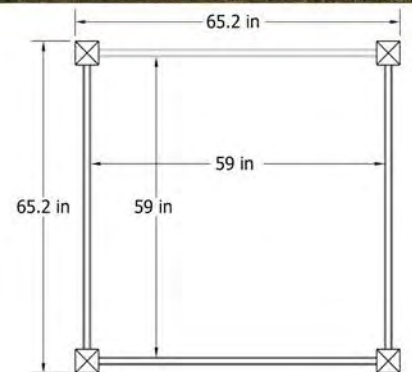

# The Huntington Raised Garden Bed

Wall Height - 9 inches

Assembly Difficulty - Low

Color - White

No. of shipping boxes - 1

Shipping - UPS Kit form

Huntington (VA68225) \$99.99

Huntington Raised Garden Bed