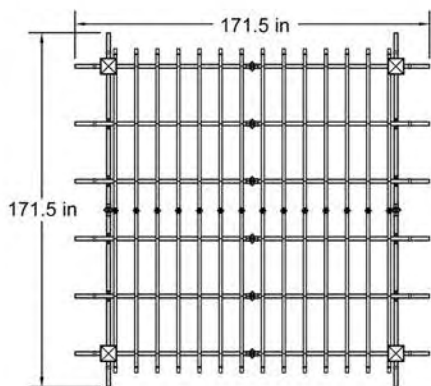

12 x 12 Pergolas

Posts - 5 x 5   In-Ground Allowance - None (See bolt down bracket system)
Assembly Difficulty - High   Color - White   Shipping - UPS Kit form
No. of shipping boxes - Regency - 6, Freemont - 5

A. Regency Freestanding Pergola (VA42055) $1699   B. Freemont Attached Pergola (VA42044) $1599