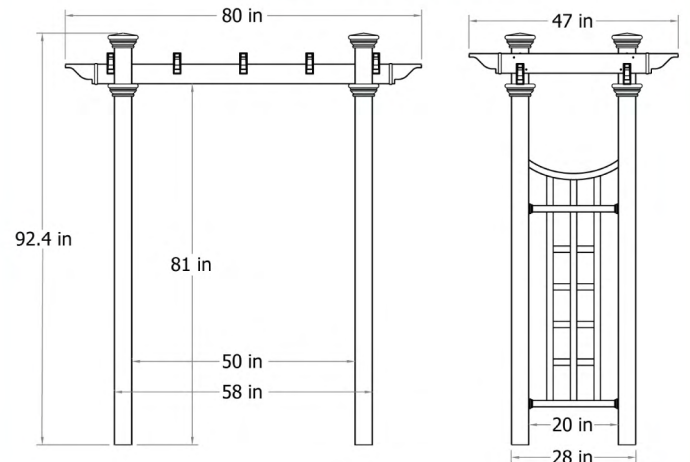

Fairfield Deluxe Arbor