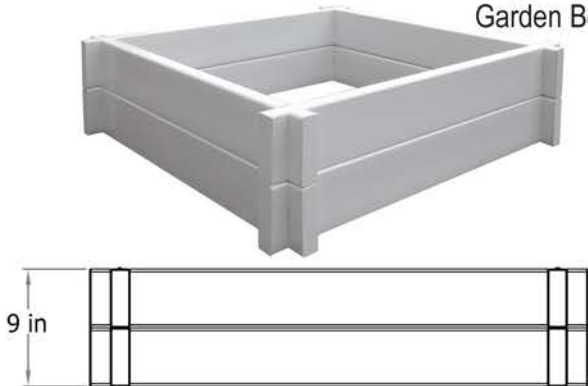

# The Huntington Raised Garden Bed

Wall Height - 9 inches

Assembly Difficulty - Low

Color - White

No. of shipping boxes - 1

Shipping - UPS Kit form

Huntington (VA68225) \$99.99

Huntington Raised Garden Bed