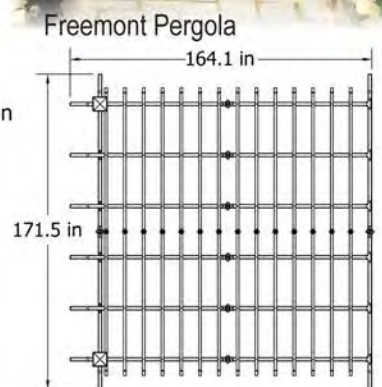

12 x 12 Pergolas

Posts - 5 x 5   In-Ground Allowance - None (See bolt down bracket system)
Assembly Difficulty - High   Color - White   Shipping - UPS Kit form
No. of shipping boxes - Regency - 6, Freemont - 5

A. Regency Freestanding Pergola (VA42055) $1699   B. Freemont Attached Pergola (VA42044) $1599