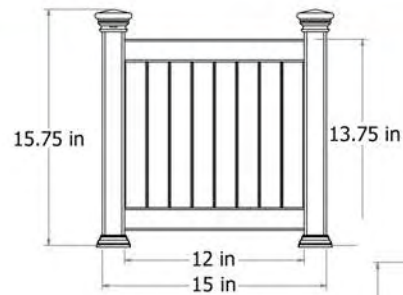

The Barcelona and Cardiff Planters

Assembly Difficulty - Low
No. of shipping boxes - 1

Color - White
Shipping - UPS Kit form

A. Barcelona (VA68210) $159.99

B. Cardiff (VA68212) $69.99