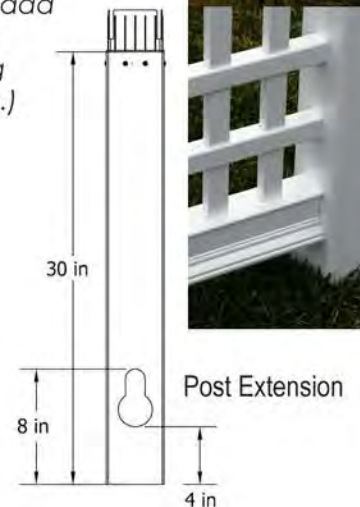

Surface Mount

Surface Mounts sleeve 8" into the posts of your arbor and are used for installation on concrete.

Aussie Auger

Aussie Augers sleeve 8" into the posts of your arbor and are used for installation in grass or soil.