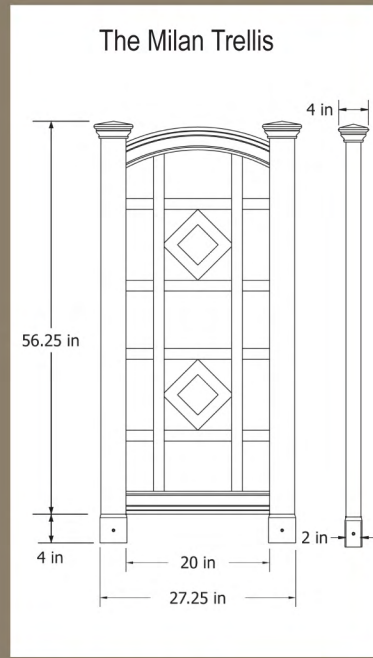

Roman, Luxembourg, Milan and Madrid

Posts - 2 x 3.5 (Madrid - 1.5 x 1.5)   In-Ground Allowance - 20" Ground anchoring stakes
Partially Pre-Assembled   Assembly Difficulty - Low   Color - White
No. of shipping boxes - 1   Shipping - UPS Kit form

A. Roman (VA68177) $129.99

C. Milan (VA68188) $114.99

B. Luxembourg (VA68199) $129.99

D. Madrid (VA68166) $99.99