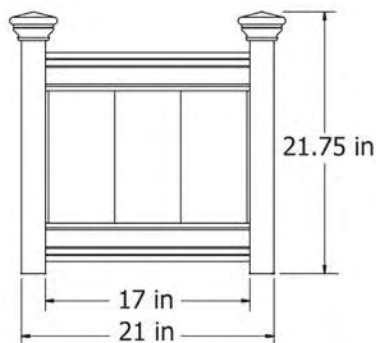

The Barcelona and Cardiff Planters

Assembly Difficulty - Low
No. of shipping boxes - 1

Color - White
Shipping - UPS Kit form

A. Barcelona (VA68210) $159.99

B. Cardiff (VA68212) $69.99