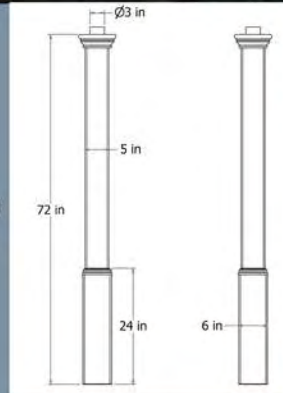

A

B

Lamp Post only, Lamp not included

The Sturbridge  
Lamp Post

The Madison  
Lamp Post

# The Portsmouth Lamp Post and Country Corner Picket

Posts - 5 x 5 - Portsmouth

Color - White

3 x 3 - Country Corner Picket

Assembly Difficulty - Low

In-Ground Allowance - Portsmouth - None, Country Corner Picket - 12"