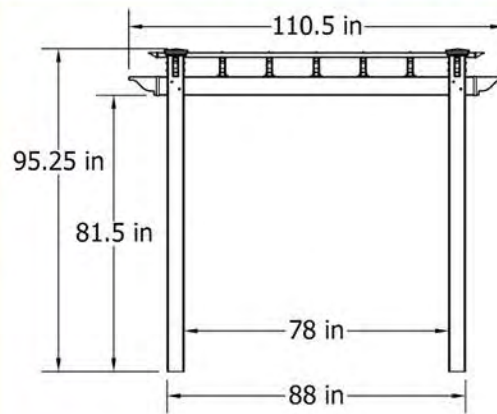

# The Lakewood Pergola

Posts - 5 x 5

Assembly Difficulty - High

Color - Wood- Grain

No. of shipping boxes - 4

Shipping - UPS Kit form

Lakewood (VA84044) \$999

Lakewood Pergola