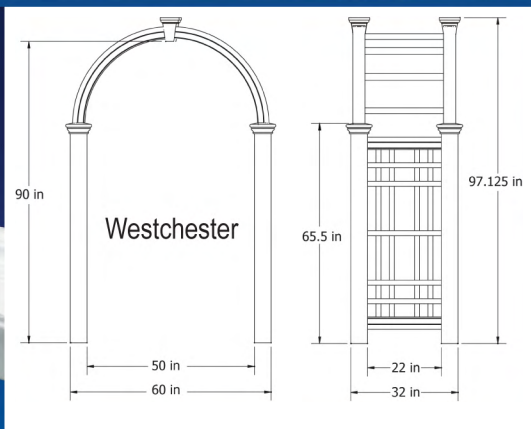

Shown with optional Cottage Picket Gate and Cottage Picket Wings. (Pricing on pg. 10)