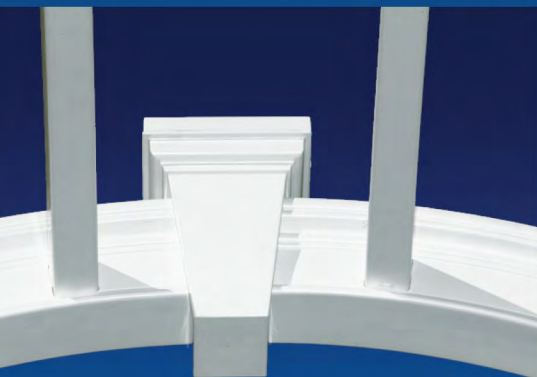

Shown with optional Cottage Picket Gate and Cottage Picket Wings. (Pricing on pg. 10)