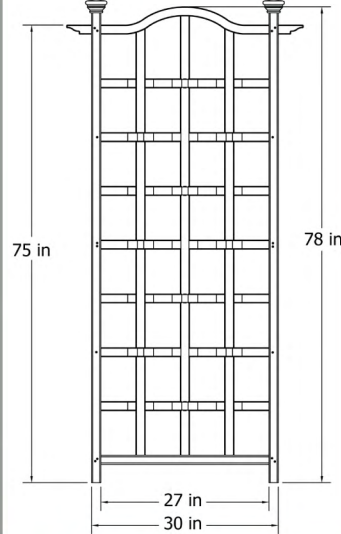

Vienna, London, Grande and Athens Trellises

Posts - 1.5 x 1.5 (Vienna & Grande - 2 x 3.5)

In-Ground Allowance - 20" Ground anchoring stakes

Assembly Difficulty - Low

Color - White

No. of shipping boxes - 1

Shipping - UPS Kit form

A. Vienna Trellis (VA68203) $159.99

C. Grande Trellis (VA68200) $179.99

B. London Trellis (VA68201) $99.99

D. Athens Trellis (VA68202) $89.99