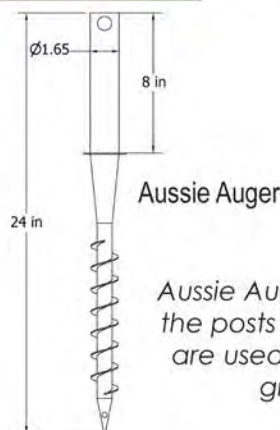

Aussie Auger

Aussie Augers sleeve 8" into the posts of your arbor and are used for installation in grass or soil.