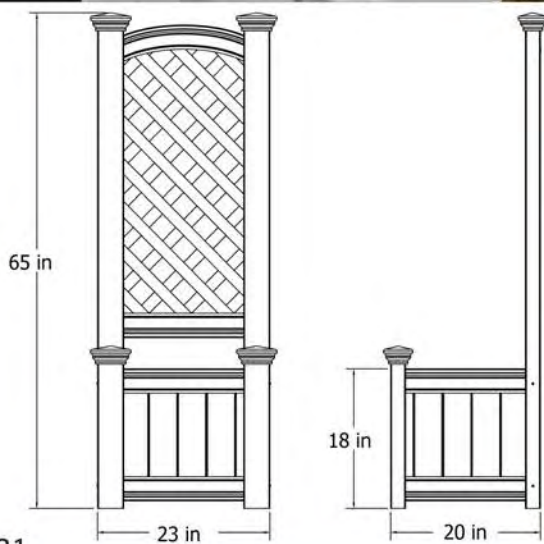

The Kensington Planter Box Trellis

Posts - 2 x 3.5

Assembly Difficulty - Low

Color - White

No. of shipping boxes - 1

Shipping - UPS Kit form

Kensington (VA68221) $199.99

"...a well-made and engineered product - exactly what we were looking for."

Richard C. Knudson, UT