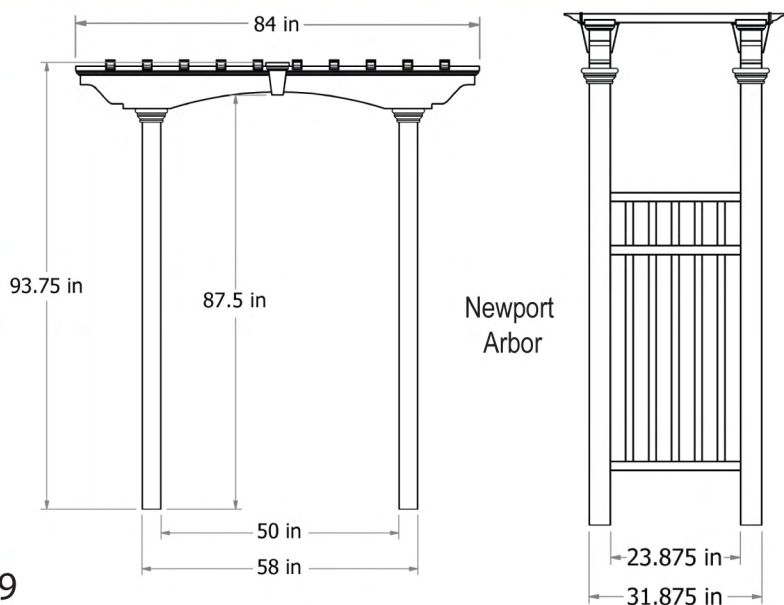

The Newport Arbor

Posts - 4 x 4

In-Ground Allowance - None

Assembly Difficulty - High

Color - White

No. of shipping boxes - 4

Shipping - UPS Kit form

Newport with trim (VA84028) $859.99

Newport (VA84027) $799.99

"Extremely easy to install- great looking too. I love the details!"
- Joyce Harrison, NJ