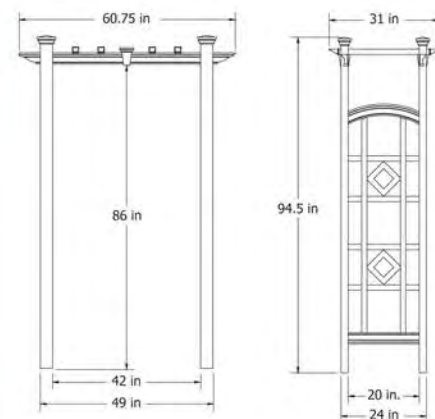

B. Florence (VA68133) \$269.99

C. Monaco (VA68122) \$299.99

The Vienna Arbor

The Florence Arbor

The Monaco Arbor

Cozy Arbor Bench  
 Fits Vienna, Florence, Monaco  
 and Livingston models  
 Bench only.

Cozy Arbor Bench (VA68155) \$99.99