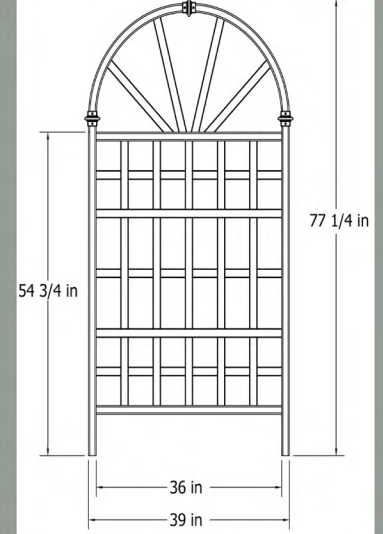

Vienna, London, Grande and Athens Trellises

Posts - 1.5 x 1.5 (Vienna & Grande - 2 x 3.5)

In-Ground Allowance - 20" Ground anchoring stakes

Assembly Difficulty - Low

Color - White

No. of shipping boxes - 1

Shipping - UPS Kit form

A. Vienna Trellis (VA68203) $159.99

C. Grande Trellis (VA68200) $179.99

B. London Trellis (VA68201) $99.99

D. Athens Trellis (VA68202) $89.99