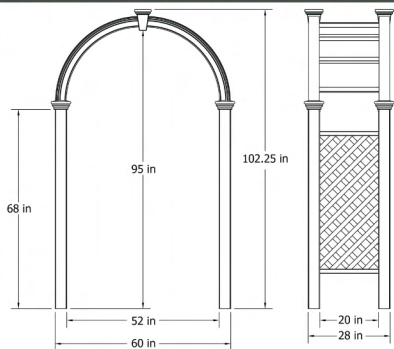

The Nantucket Legacy Arbor

Posts - 4 x 4   In-Ground Allowance - None
Assembly Difficulty - Medium   Color - White
No. of shipping boxes - 2   Shipping - UPS Kit form

Nantucket Legacy with Trim (VA84251) $499.99

Nantucket Legacy (VA84250) $439.99

Shown with optional trim kit and cottage picket wings (pricing on pg. 10)