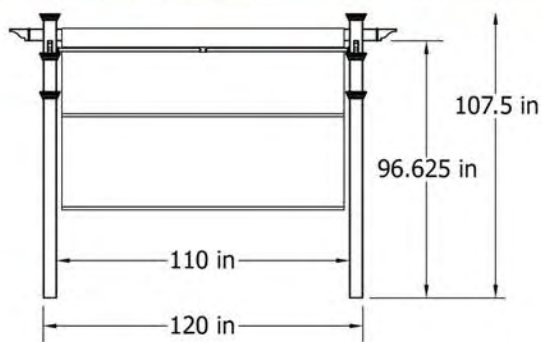

The Malibu Pergola

Our New 10 x 10 Pergola with a canvas shade

Posts - 5 x 5   In-Ground Allowance - None (See bolt down bracket system)
Assembly Difficulty - High   Color - White   No. of shipping boxes - 4
Shipping - UPS Kit form

Malibu (VA42057) $1799