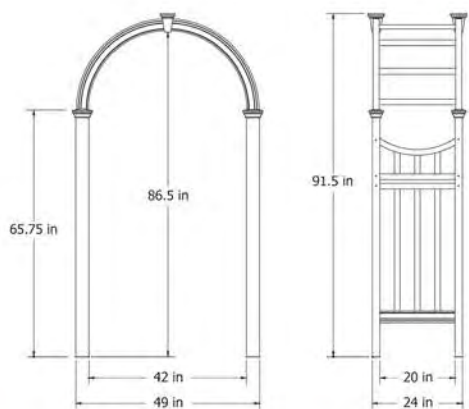

The Vienna, Florence and Monaco Arbors

Posts - 2 x 3.5   In-Ground Allowance - None
Assembly Difficulty - Low   Color - White
No. of shipping boxes - 1   Shipping - UPS Kit form

A. Vienna (VA68144) $279.99

B. Florence (VA68133) $269.99

C. Monaco (VA68122) $299.99

Cozy Arbor Bench
Fits Vienna, Florence, Monaco
and Livingston models
Bench only.

Cozy Arbor Bench (VA68155) $99.99