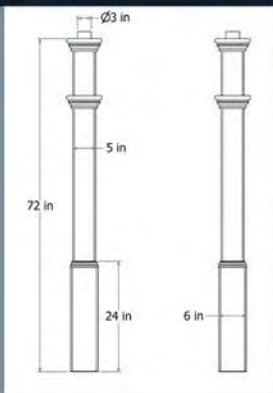

B

Lamp Post only, Lamp not included

The Sturbridge
Lamp Post