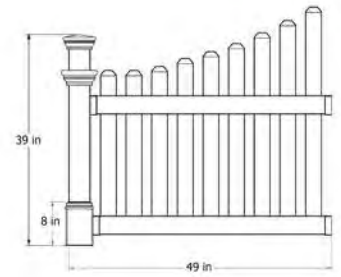

Cottage Picket Wings

16" In-Ground Allowance
Kit Includes 2 Wings.

VA74338 $279