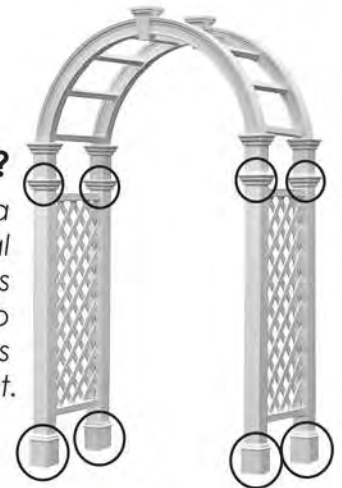

## Trim Kit

Kit Includes 4 Trim caps and 4 Base Molds.

For 4x4 Posts BP80001      \$60

For 5x5 Posts BP80000      \$80

## What is a Trim Kit?

The Trim Kit consists of an extra 'boot' for a larger, more substantial look at the bottom of your post, as well as an additional trim collar to add additional decorative elements to the upper portion of each post.