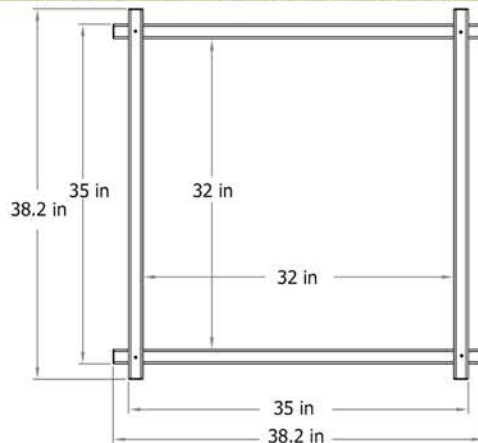

# The Huntington Raised Garden Bed

Wall Height - 9 inches

Assembly Difficulty - Low

Color - White

No. of shipping boxes - 1

Shipping - UPS Kit form

Huntington (VA68225) \$99.99

Huntington Raised Garden Bed