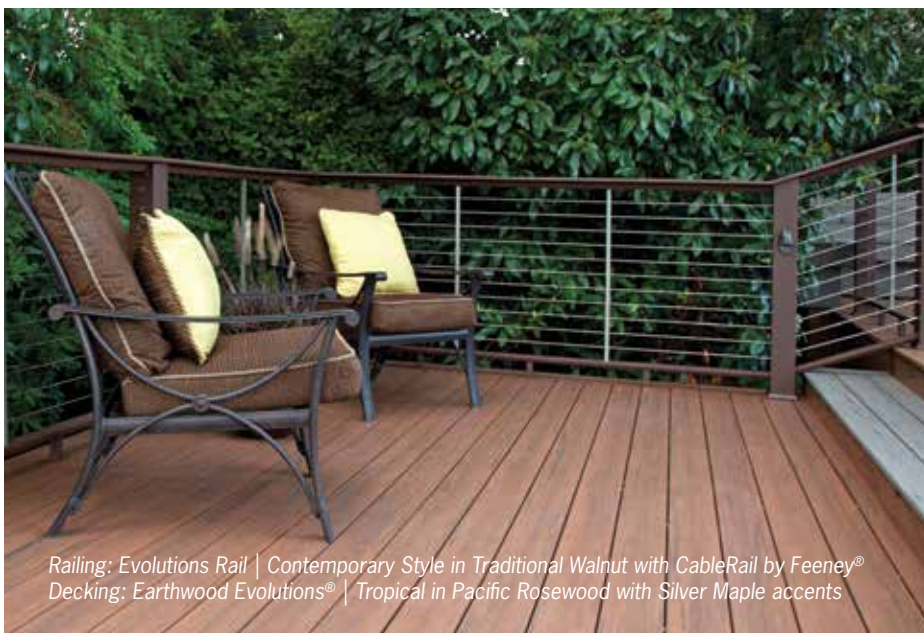

Railing: Evolutions Rail | Contemporary Style in Traditional Walnut with CableRail by Feeney®
Decking: Earthwood Evolutions® | Tropical in Pacific Rosewood with Silver Maple accents