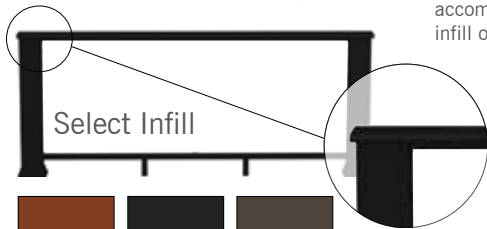

EVOLUTIONS RAIL™ CONTEMPORARY STYLE

Evolution Rail is a capped composite railing system that features a sleek, continuous top rail – uninterrupted by posts – and ingeniously designed to accommodate your choice of dramatic infill options.

Infill Options:
Composite
Aluminum (Square and Round)
Cable
Glass Kit

EVOLUTIONS RAIL™ BUILDER STYLE

Evolution Rail Builder Style was designed for budget-conscious homeowners and offers a clean, flat, continuous top rail design in an affordable alternative.