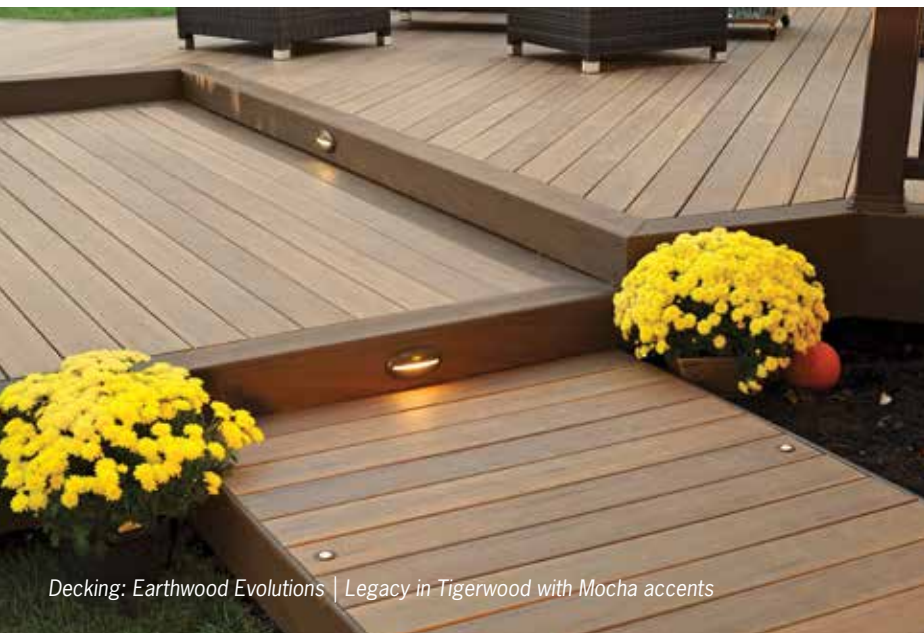

Decking: Earthwood Evolutions | Legacy in Tigerwood with Mocha accents

Earthwood Evolutions Tigerwood is designed to mimic the dramatic color variation between boards found in the natural hardwood Tigerwood.