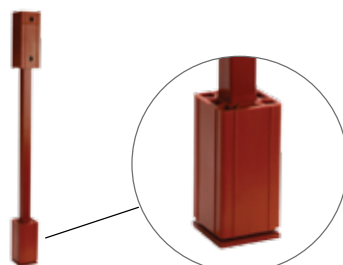

SECURE-MOUNT POST™ & DECK MOUNTING KIT
This kit is designed to allow TimberTech railing installations on decks or concrete surfaces – no treated 4x4 post required.