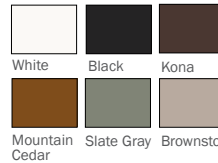

INFILL OPTIONS

Composite