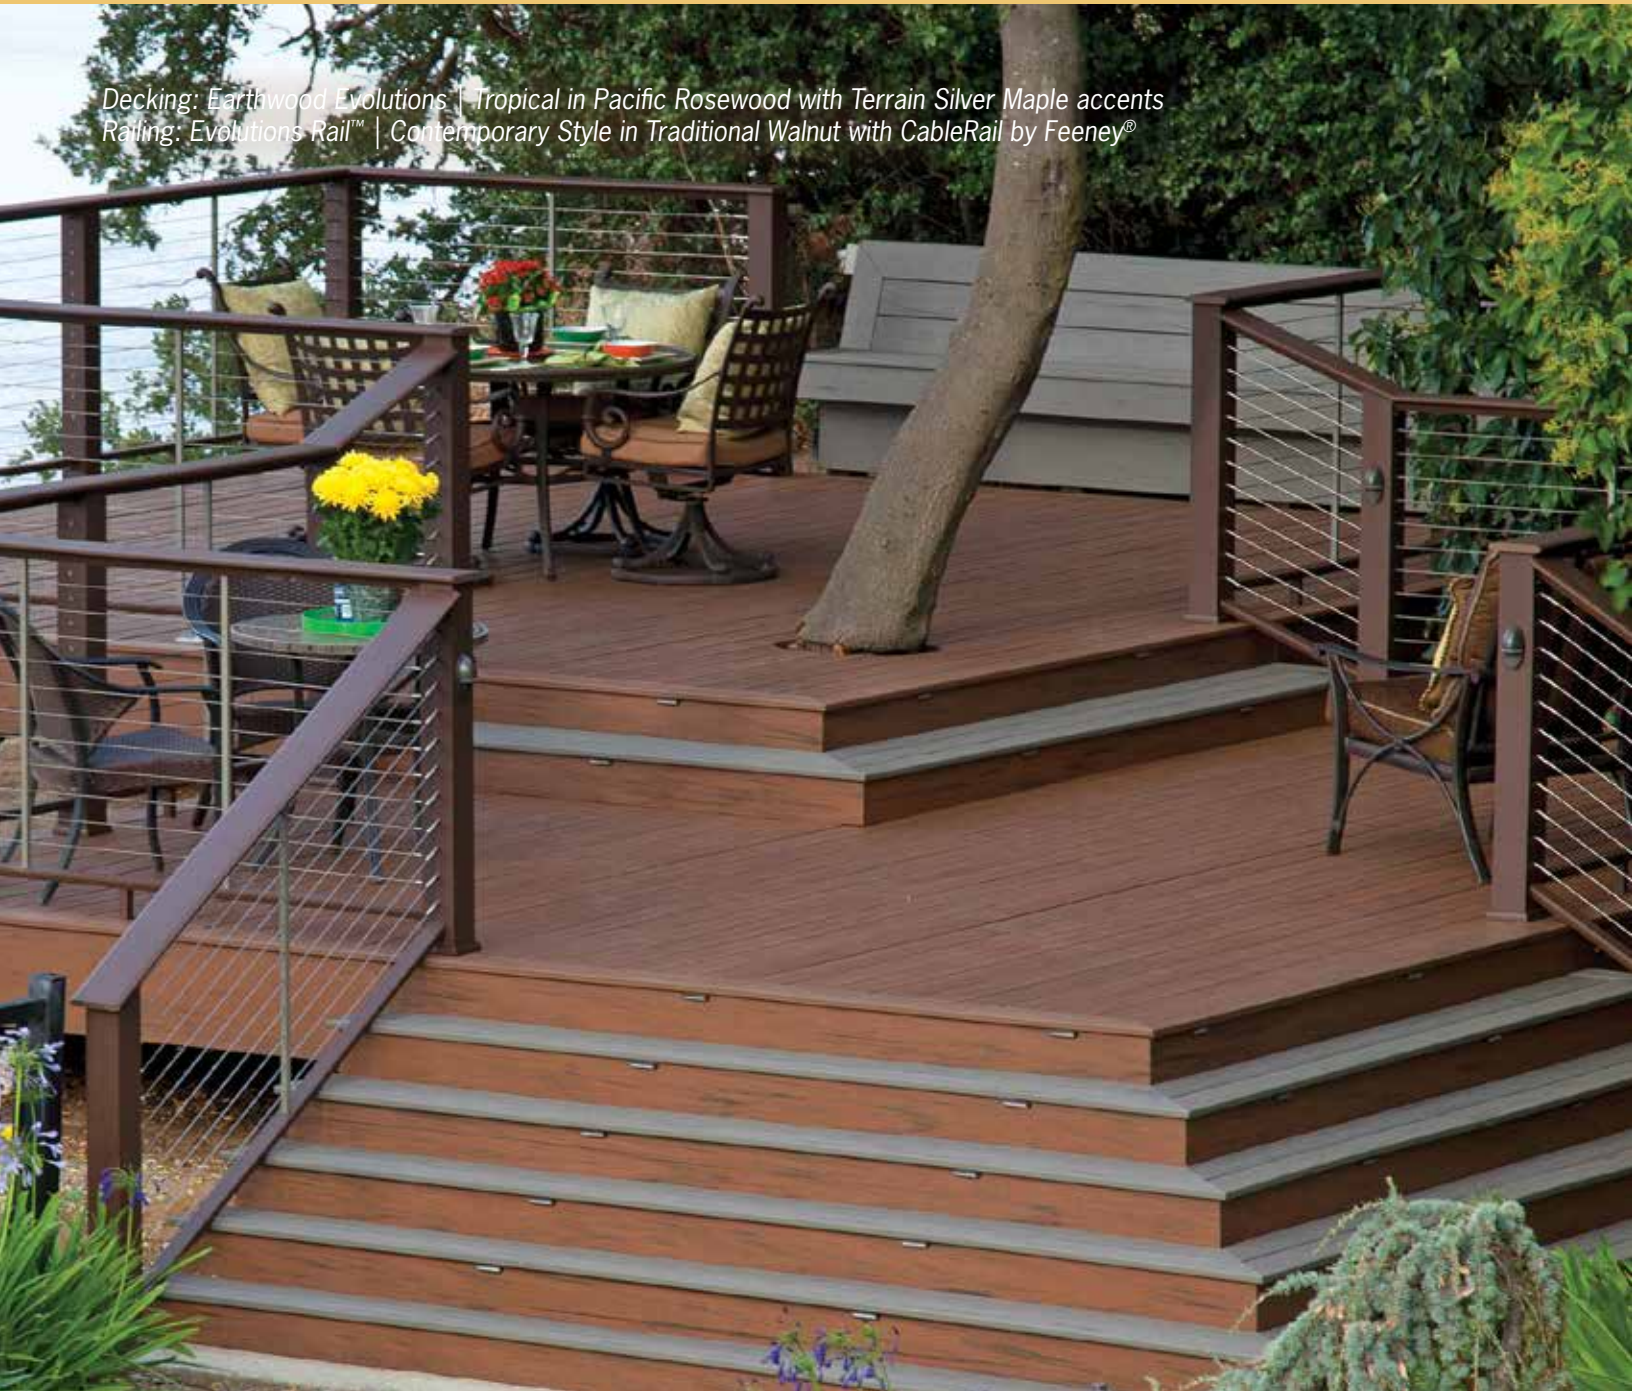

EARTHWOOD EVOLUTIONS®

TROPICAL COLLECTION

*Decking: Earthwood Evolutions | Tropical in Pacific Rosewood with Terrain Silver Maple accents
Railing: Evolutions Rail™ | Contemporary Style in Traditional Walnut with CableRail by Feeney®*

A sun-soaked spectrum of tropical tones evokes the atmosphere of a beach-side, ocean-view retreat. The multi-color streaking in each board creates an authentic grain pattern, inviting you to relax and enjoy your personal tropical paradise.