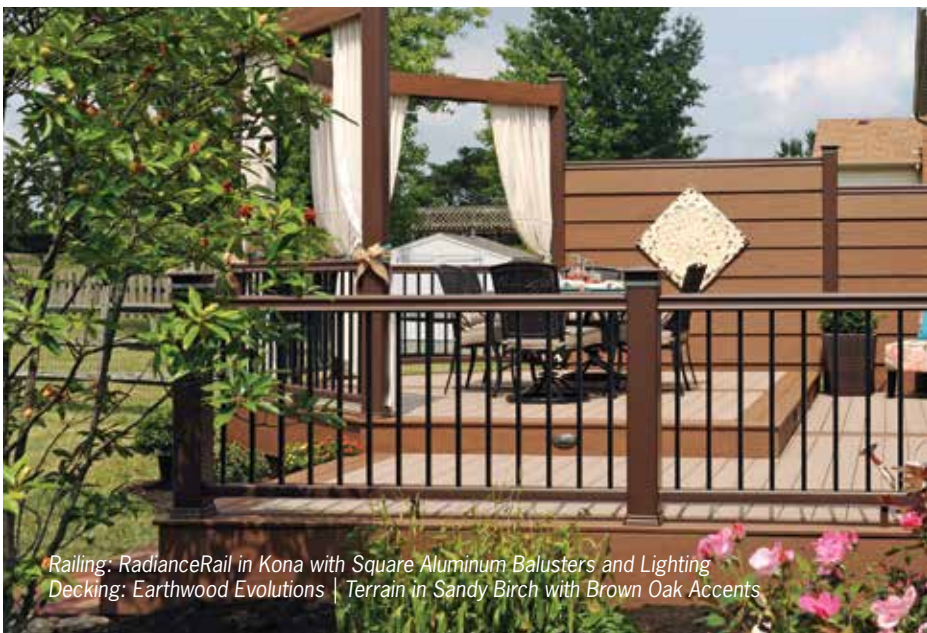

Railing: RadianceRail in Kona with Square Aluminum Balusters and Lighting
Decking: Earthwood Evolutions | Terrain in Sandy Birch with Brown Oak Accents