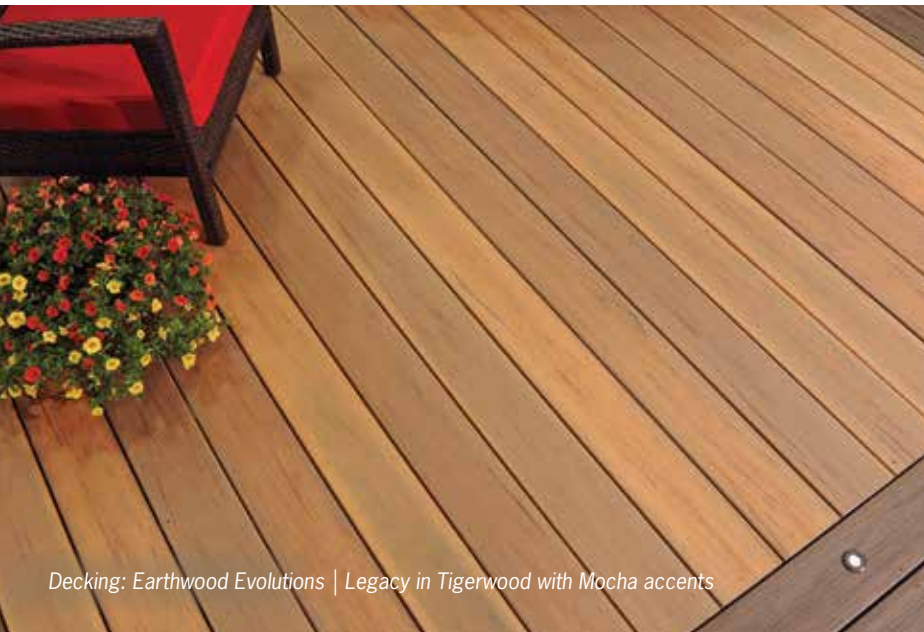

Decking: Earthwood Evolutions | Legacy in Tigerwood with Mocha accents