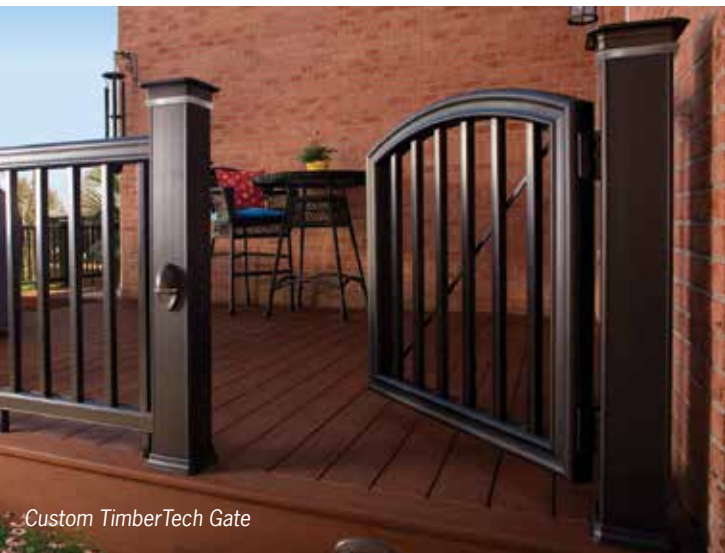

GATES

Gate kits are available exclusively for RadianceRail®, but custom orders can be placed for gates in other TimberTech railing styles. Consult your TimberTech contractor or dealer to discuss which gate style will work best for your outdoor living space. Gate products are for decorative use only.