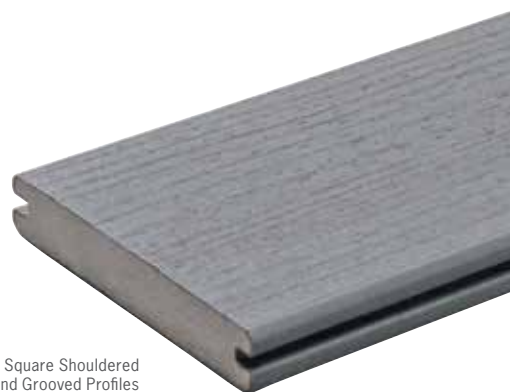

Available in Square Shouldered
and Grooved Profiles
Actual Dimensions:
.94" x 5.360"