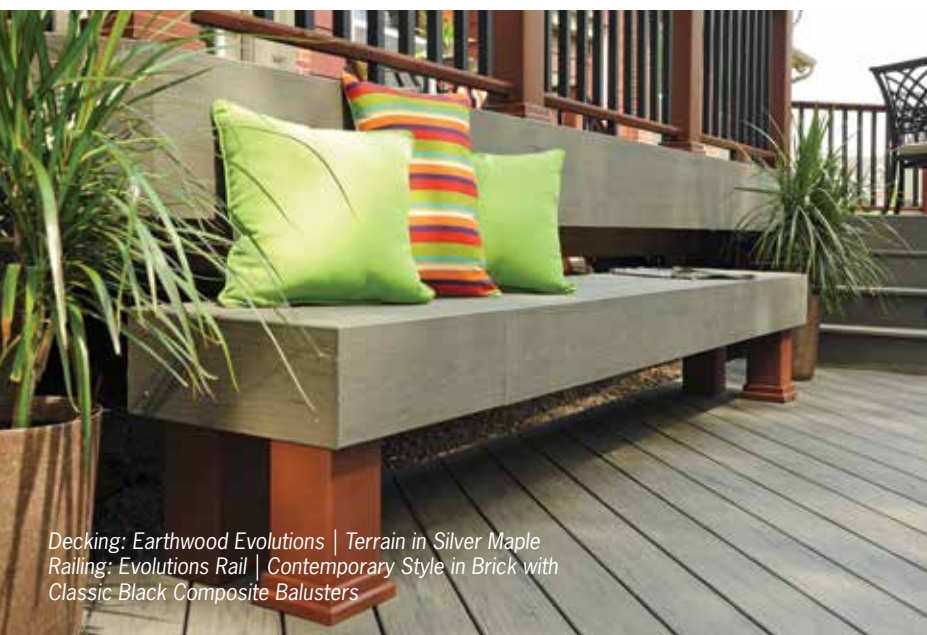

Decking: Earthwood Evolutions | Terrain in Silver Maple
Railing: Evolutions Rail | Contemporary Style in Brick with Classic Black Composite Balusters