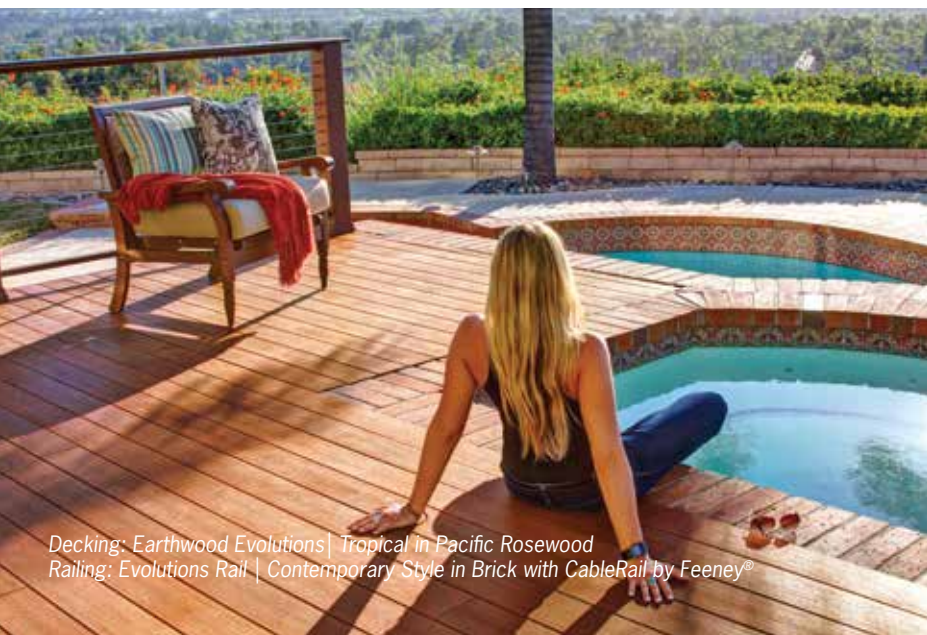

Decking: Earthwood Evolutions | Tropical in Pacific Rosewood
Railing: Evolutions Rail | Contemporary Style in Brick with CableRail by Feeney®