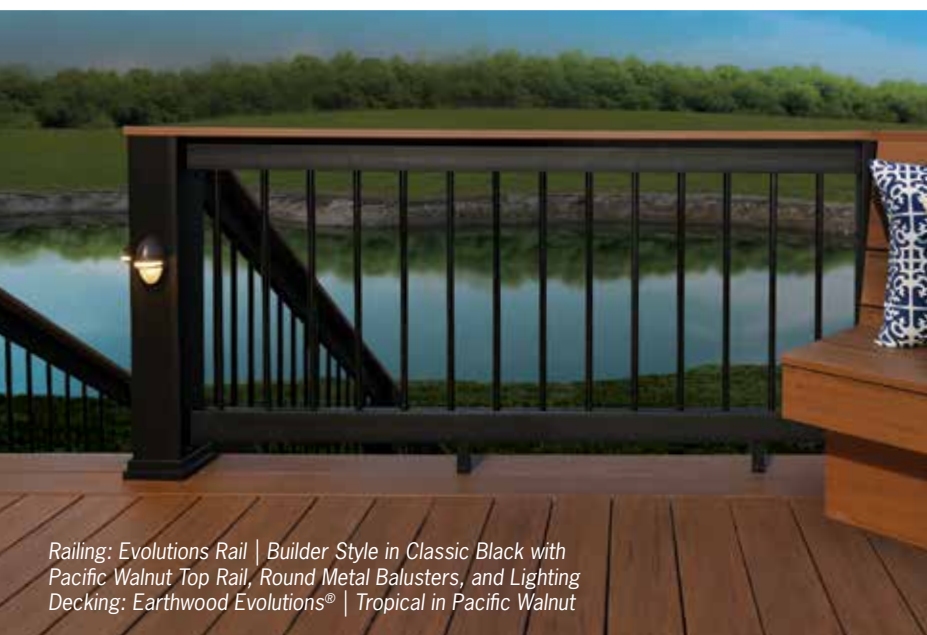

Railing: Evolutions Rail | Builder Style in Classic Black with Pacific Walnut Top Rail, Round Metal Balusters, and Lighting
Decking: Earthwood Evolutions® | Tropical in Pacific Walnut