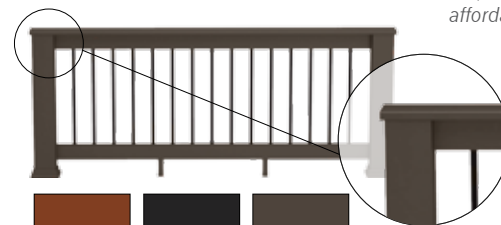

Infill Options:
Metal (Round only)
Glass Kit

INFILL OPTIONS

Composite

Evolutions Composite

Aluminum (Square & Round)

Metal (Round only)

Evolutions Builder Style

Glass Kit (Glass not included)

CableRail by Feeney®

RAILING ACCESSORIES

LIGHTING