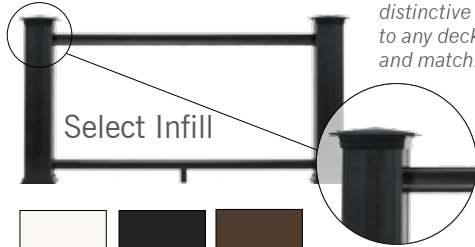

RAILING

RADIANCERAIL®

Smooth lines. Classic colors. Visible elegance. Invisible hardware. RadianceRail adds a distinctive profile and high-end presence to any deck with a myriad of options to mix and match.