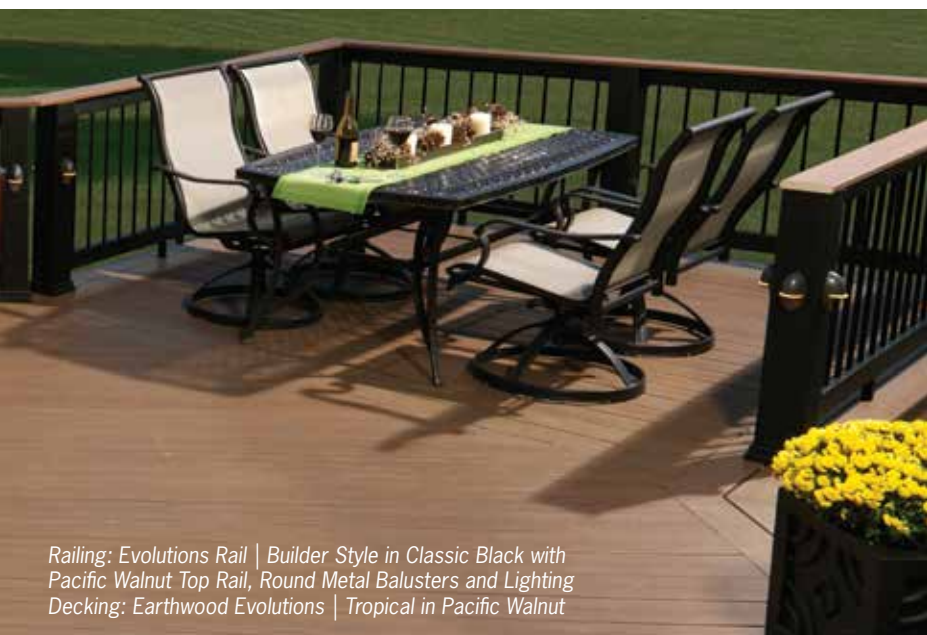

Railing: Evolutions Rail | Builder Style in Classic Black with Pacific Walnut Top Rail, Round Metal Balusters and Lighting
Decking: Earthwood Evolutions | Tropical in Pacific Walnut