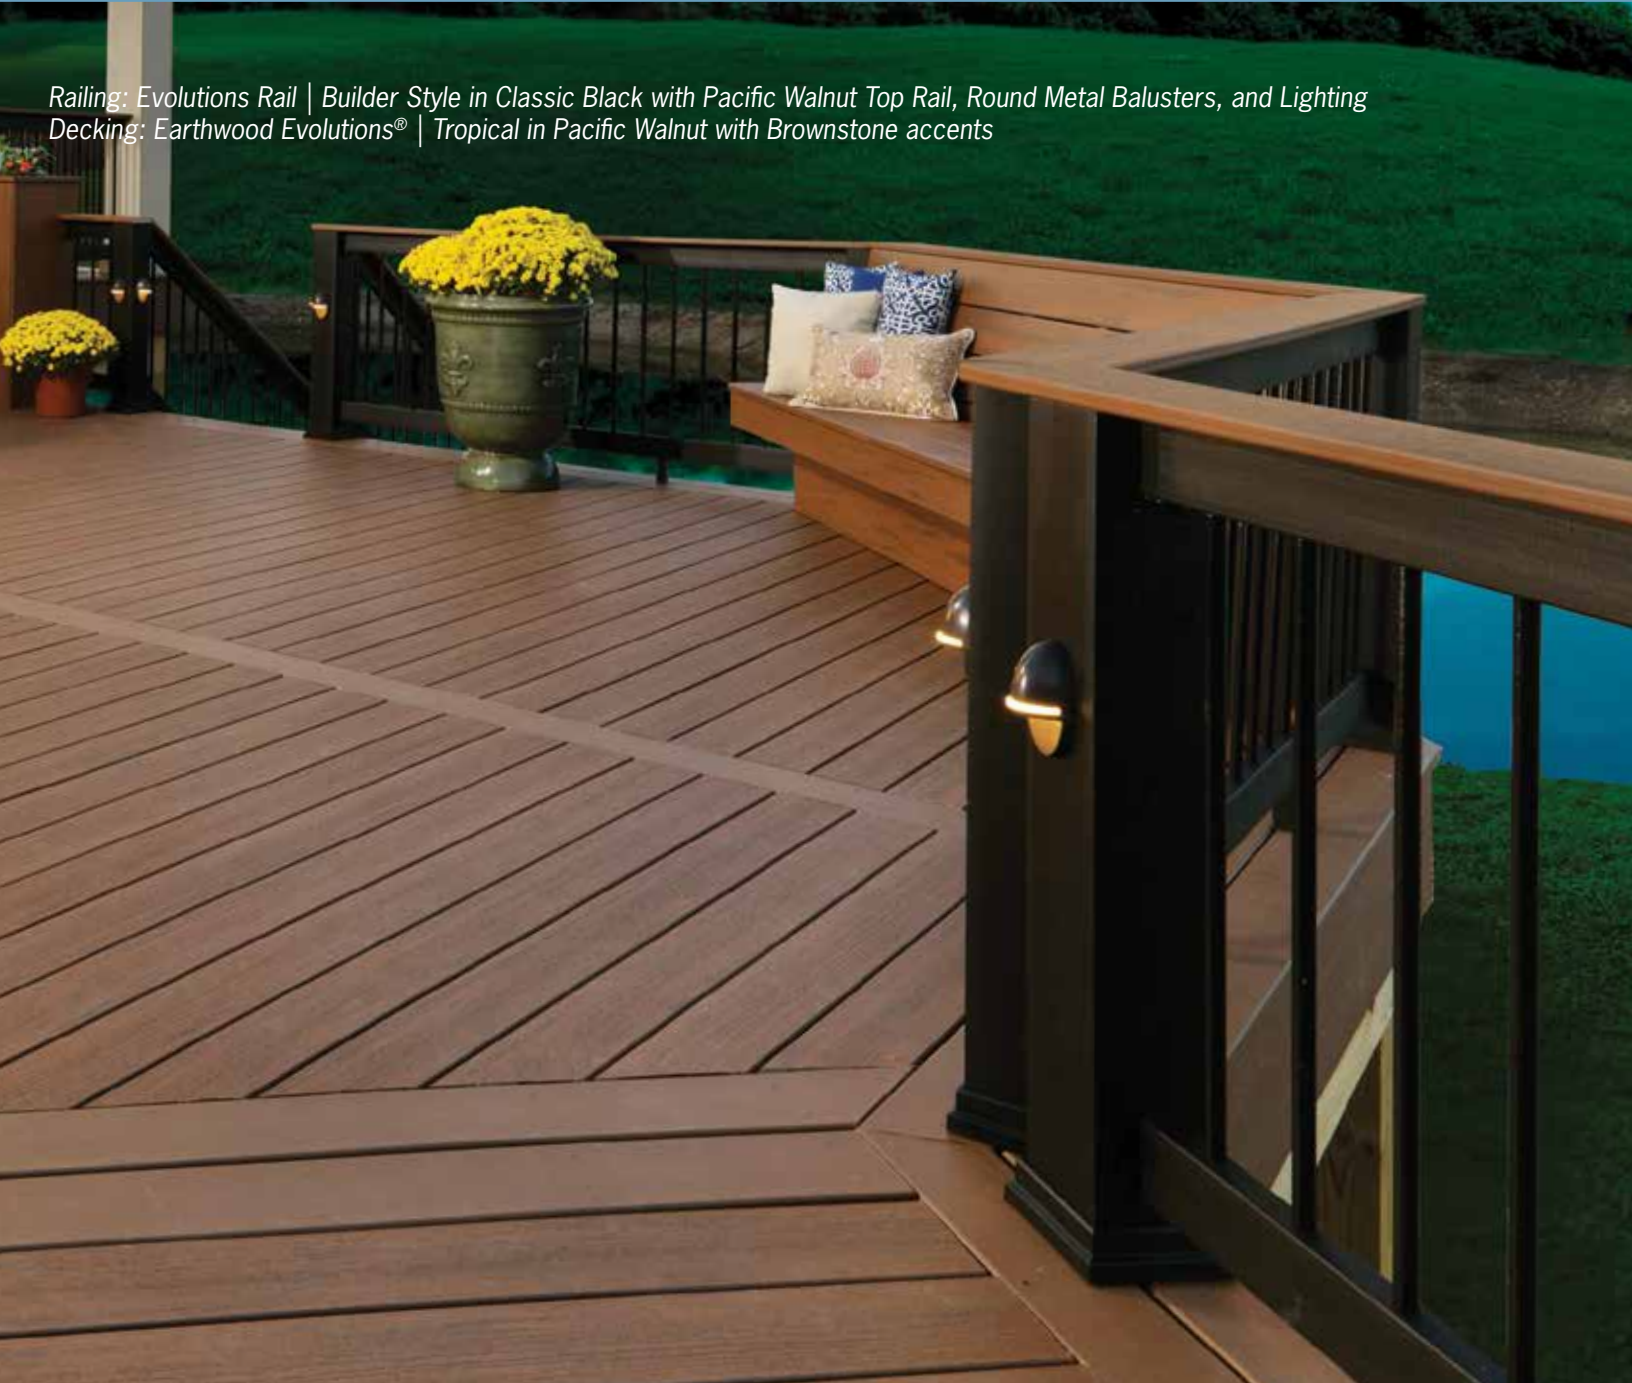

EVOLUTIONS RAIL™ BUILDER STYLE

*Railing: Evolutions Rail | Builder Style in Classic Black with Pacific Walnut Top Rail, Round Metal Balusters, and Lighting
Decking: Earthwood Evolutions® | Tropical in Pacific Walnut with Brownstone accents*

Some simply love the dramatic lines – others appreciate a practical place to set drinks or small plates. Designed for value-conscious homeowners, Evolutions Rail Builder Style offers the same clean, flat, continuous top rail design in an affordable alternative with metal infill.