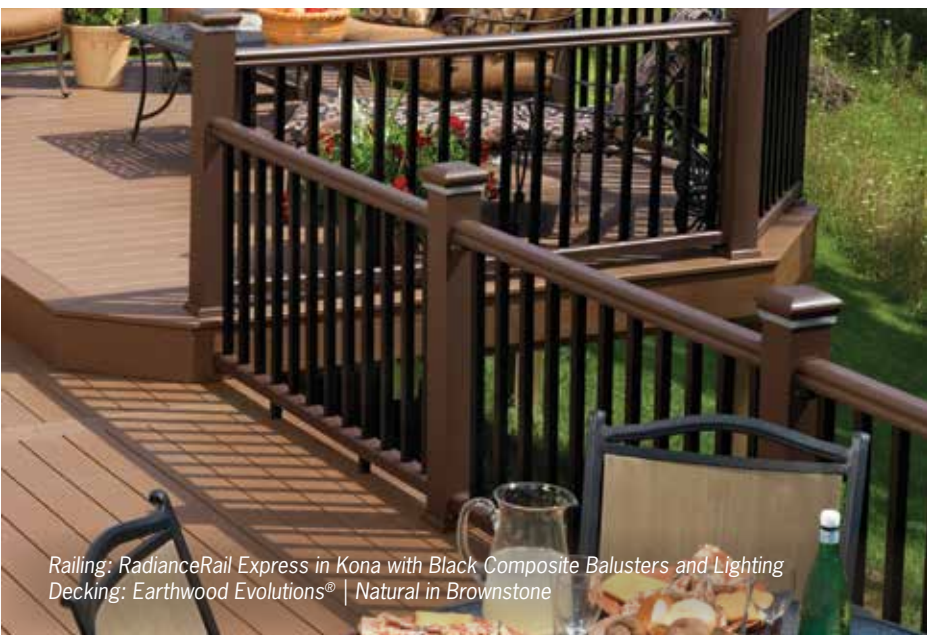

Railing: RadianceRail Express in Kona with Black Composite Balusters and Lighting
Decking: Earthwood Evolutions® | Natural in Brownstone