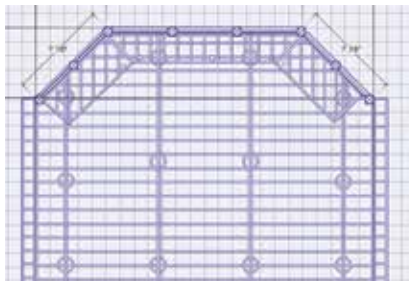

DECK PLANS

Need inspiration or direction? See and print real deck plans and material lists to help jump-start your deck project.